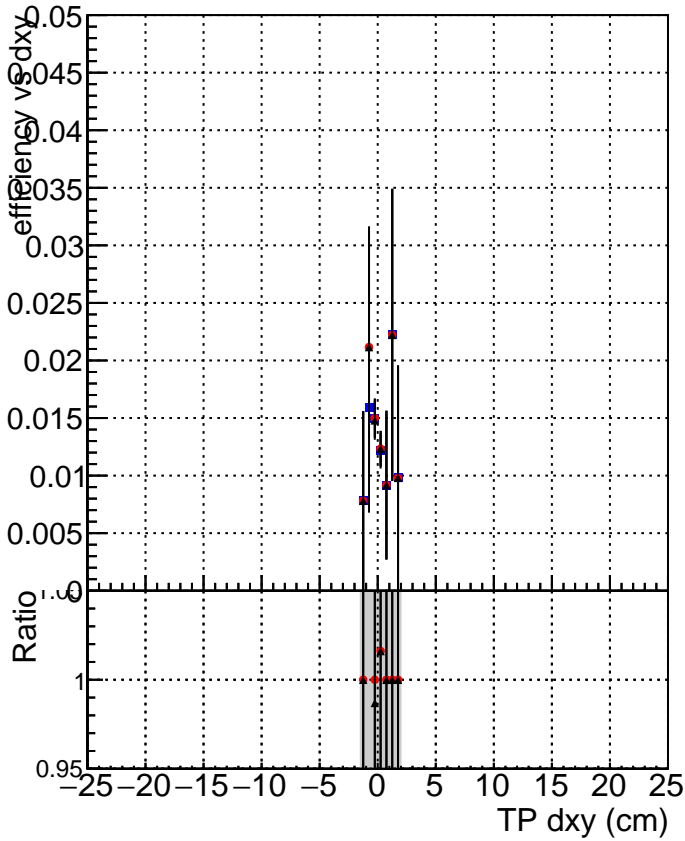

Efficiency vs Dxy

Efficiency vs Dz

- DQM_mkFit_TTbarPU50_extractedGeoms_rescaleError100
- DQM_mkFit_TTbarPU50_extractedGeoms_rescaleError100_pTCutOverlap0p0
- ▲ DQM_mkFit_TTbarPU50_extractedGeoms_rescaleError100_pTCutOverlap0p0_dynamicChi2CutOverlap