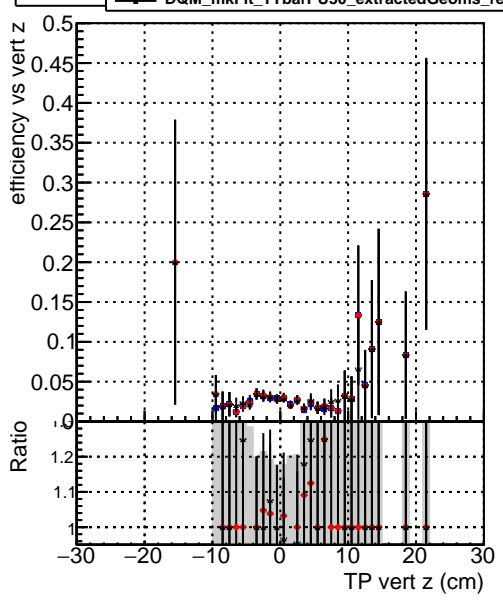

Efficiency vs vertpos

- DQM_mkFit_TTbarPU50_extractedGeoms_rescaleError100
- DQM_mkFit_TTbarPU50_extractedGeoms_rescaleError100_pTCutOverlap0p0
- DQM_mkFit_TTbarPU50_extractedGeoms_rescaleError100_pTCutOverlap0p0_dynamicChi2CutOverlap

Efficiency vs vert z

Efficiency vs. sim PV z