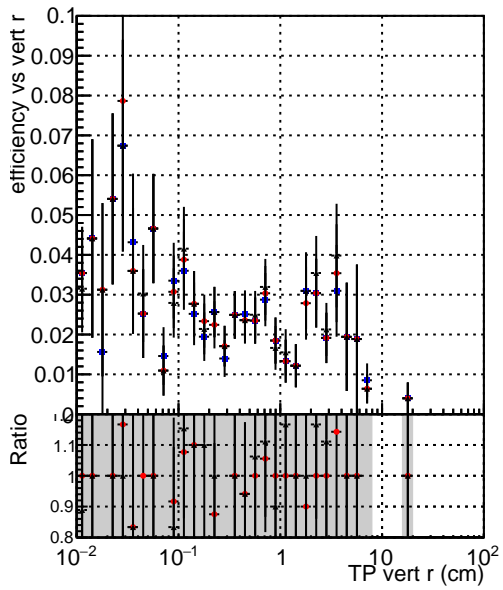

Efficiency vs vertpos

- DQM_mkFit_TTbarPU50_extractedGeoms_rescaleError100
- DQM_mkFit_TTbarPU50_extractedGeoms_rescaleError100_pTCutOverlap0p0
- DQM_mkFit_TTbarPU50_extractedGeoms_rescaleError100_pTCutOverlap0p0_dynamicChi2CutOverlap

Efficiency vs vert z

Efficiency vs. sim PV z