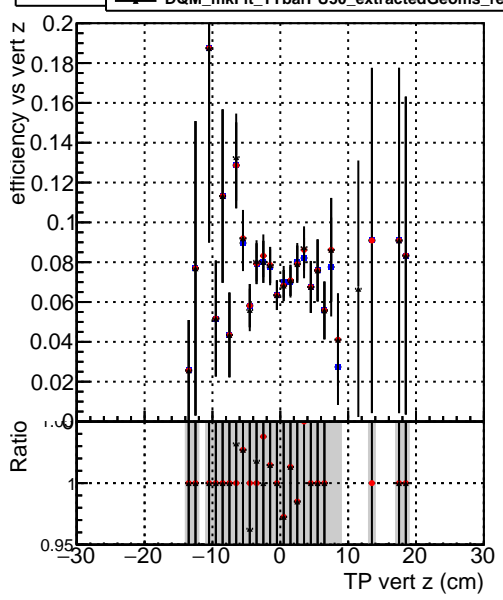

Efficiency vs vertpos

- DQM_mkFit_TTbarPU50_extractedGeoms_rescaleError100
- DQM_mkFit_TTbarPU50_extractedGeoms_rescaleError100_pTCutOverlap0p0
- DQM_mkFit_TTbarPU50_extractedGeoms_rescaleError100_pTCutOverlap0p0_dynamicChi2CutOverlap

Efficiency vs vert z

Efficiency vs. sim PV z