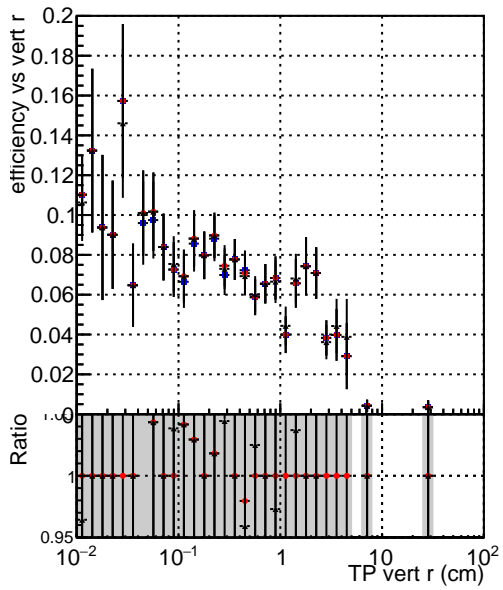

Efficiency vs vertpos

- DQM_mkFit_TTbarPU50_extractedGeoms_rescaleError100
- DQM_mkFit_TTbarPU50_extractedGeoms_rescaleError100_pTCutOverlap0p0
- DQM_mkFit_TTbarPU50_extractedGeoms_rescaleError100_pTCutOverlap0p0_dynamicChi2CutOverlap

Efficiency vs vert z

Efficiency vs. sim PV z