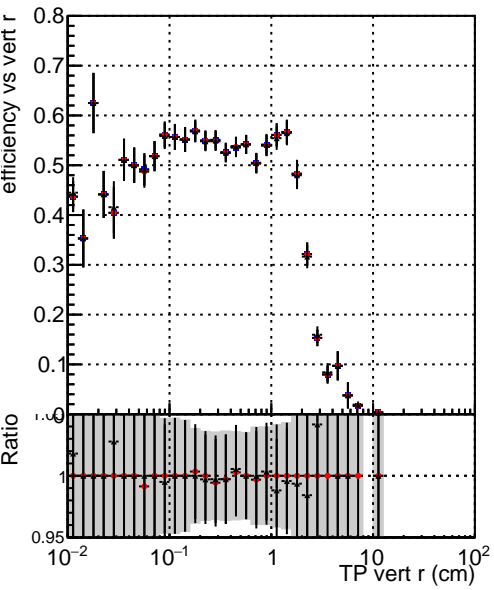

Efficiency vs vertpos

Efficiency vs vert z

- DQM_mkFit_TTbarPU50_extractedGeoms_rescaleError100
- DQM_mkFit_TTbarPU50_extractedGeoms_rescaleError100_pTCutOverlap0p0
- DQM_mkFit_TTbarPU50_extractedGeoms_rescaleError100_pTCutOverlap0p0_dynamicChi2CutOverlap

Efficiency vs. sim PV z