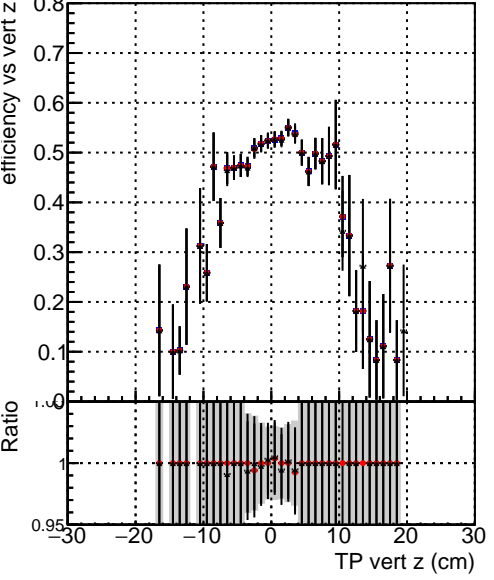

Efficiency vs vertpos

Efficiency vs vert z

- DQM_mkFit_TTbarPU50_extractedGeoms_rescaleError100
- DQM_mkFit_TTbarPU50_extractedGeoms_rescaleError100_pTCutOverlap0p0
- DQM_mkFit_TTbarPU50_extractedGeoms_rescaleError100_pTCutOverlap0p0_dynamicChi2CutOverlap

Efficiency vs. sim PV z