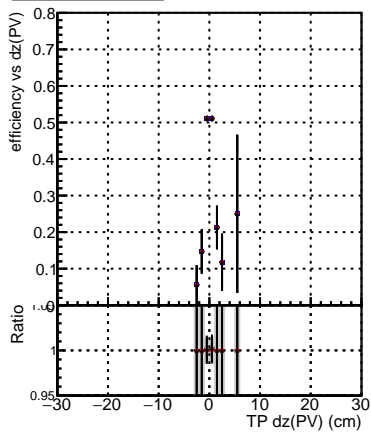

Efficiency vs Dxy(PV)

- DQM\_mkFit\_TTbarPU50\_extractedGeoms\_rescaleError100
- DQM\_mkFit\_TTbarPU50\_extractedGeoms\_rescaleError100\_pTCutOverlap0p0
- DQM\_mkFit\_TTbarPU50\_extractedGeoms\_rescaleError100\_pTCutOverlap0p0\_dynamicChi2CutOverlap

Efficiency

Efficiency vs Dz(PV)

Efficiency vs Dz(PV)