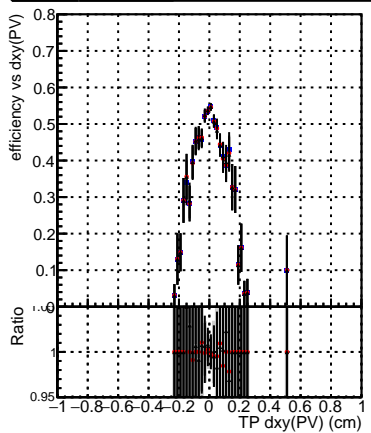

Efficiency vs Dxy(PV)

- DQM\_mkFit\_TTbarPU50\_extractedGeoms\_rescaleError100
- DQM\_mkFit\_TTbarPU50\_extractedGeoms\_rescaleError100\_pTCutOverlap0p0
- DQM\_mkFit\_TTbarPU50\_extractedGeoms\_rescaleError100\_pTCutOverlap0p0\_dynamicChi2CutOverlap

Efficiency

Efficiency vs Dz(PV)

Efficiency vs Dz(PV)