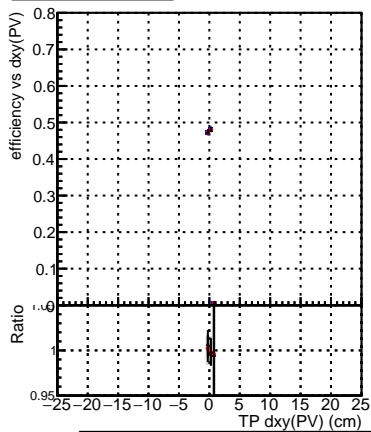

Efficiency vs Dxy(PV)

- DQM\_mkFit\_TTbarPU50\_extractedGeoms\_rescaleError100
- DQM\_mkFit\_TTbarPU50\_extractedGeoms\_rescaleError100\_pTCutOverlap0p0
- DQM\_mkFit\_TTbarPU50\_extractedGeoms\_rescaleError100\_pTCutOverlap0p0\_dynamicChi2CutOverlap

Efficiency

Efficiency vs Dz(PV)

Efficiency vs Dz(PV)