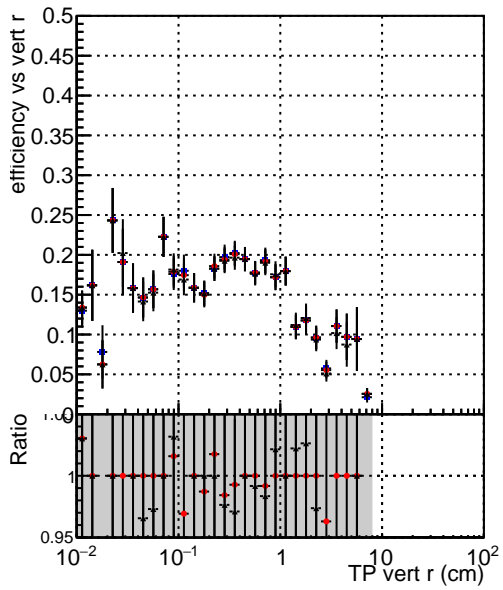

Efficiency vs vertpos

- DQM_mkFit_TTbarPU50_extractedGeoms_rescaleError100
- DQM_mkFit_TTbarPU50_extractedGeoms_rescaleError100_pTCutOverlap0p0
- DQM_mkFit_TTbarPU50_extractedGeoms_rescaleError100_pTCutOverlap0p0_dynamicChi2CutOverlap

Efficiency vs vert z

Efficiency vs. sim PV z