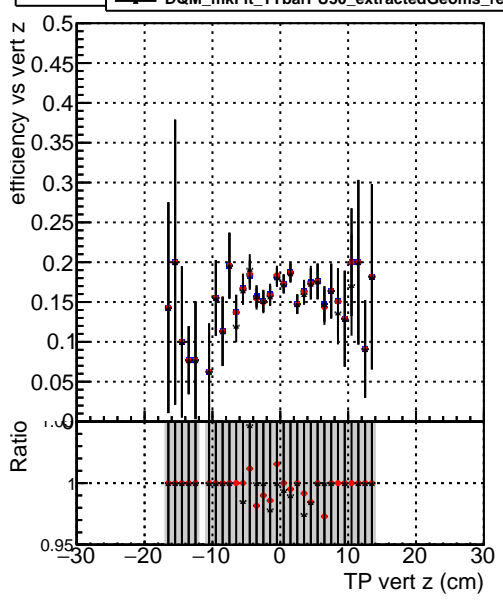

Efficiency vs vertpos

- DQM_mkFit_TTbarPU50_extractedGeoms_rescaleError100
- DQM_mkFit_TTbarPU50_extractedGeoms_rescaleError100_pTCutOverlap0p0
- DQM_mkFit_TTbarPU50_extractedGeoms_rescaleError100_pTCutOverlap0p0_dynamicChi2CutOverlap

Efficiency vs vert z

Efficiency vs. sim PV z