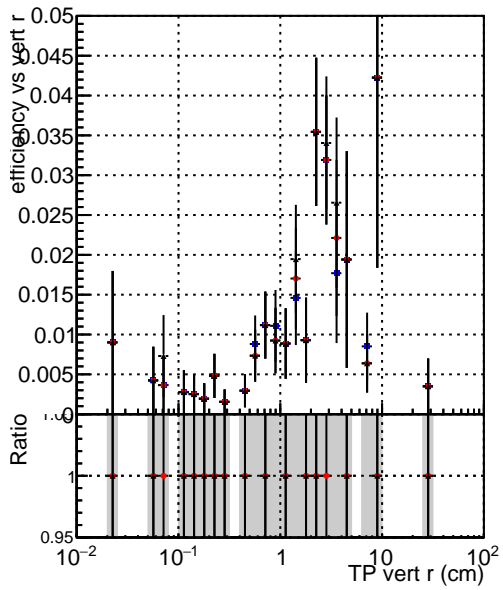

Efficiency vs vertpos

- DQM_mkFit_TTbarPU50_extractedGeoms_rescaleError100
- DQM_mkFit_TTbarPU50_extractedGeoms_rescaleError100_pTCutOverlap0p0
- DQM_mkFit_TTbarPU50_extractedGeoms_rescaleError100_pTCutOverlap0p0_dynamicChi2CutOverlap

Efficiency vs vert z

Efficiency vs. sim PV z