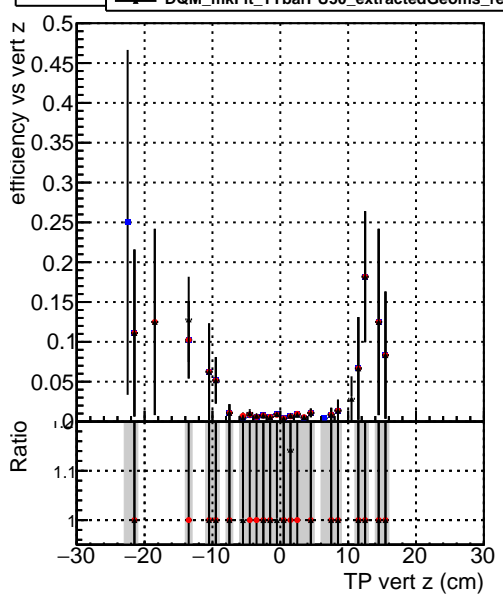

Efficiency vs vertpos

- DQM_mkFit_TTbarPU50_extractedGeoms_rescaleError100
- DQM_mkFit_TTbarPU50_extractedGeoms_rescaleError100_pTCutOverlap0p0
- DQM_mkFit_TTbarPU50_extractedGeoms_rescaleError100_pTCutOverlap0p0_dynamicChi2CutOverlap

Efficiency vs vert z

Efficiency vs. sim PV z