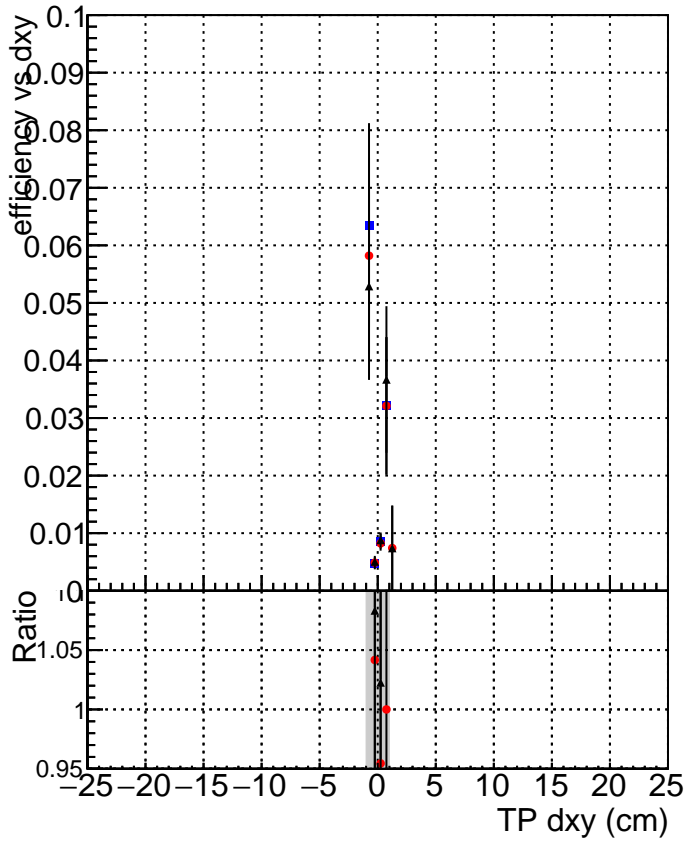

Efficiency vs Dxy

Efficiency vs Dz

- DQM_mkFit_TTbarPU50_extractedGeoms_rescaleError100
- DQM_mkFit_TTbarPU50_extractedGeoms_rescaleError100_pTCutOverlap0p0
- ▲ DQM_mkFit_TTbarPU50_extractedGeoms_rescaleError100_pTCutOverlap0p0_dynamicChi2CutOverlap