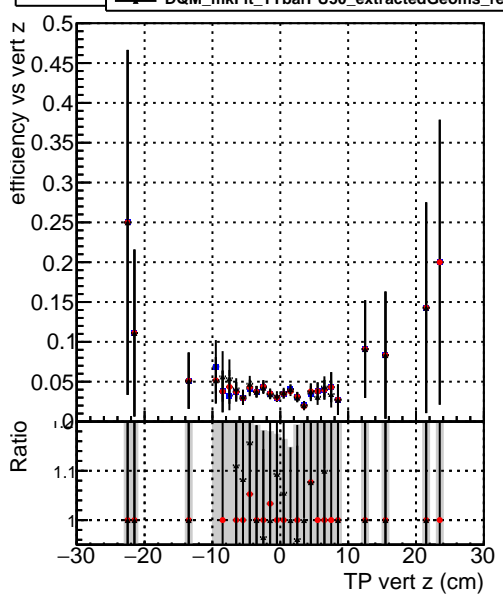

Efficiency vs vertpos

- DQM\_mkFit\_TTbarPU50\_extractedGeoms\_rescaleError100
- DQM\_mkFit\_TTbarPU50\_extractedGeoms\_rescaleError100\_pTCutOverlap0p0
- DQM\_mkFit\_TTbarPU50\_extractedGeoms\_rescaleError100\_pTCutOverlap0p0\_dynamicChi2CutOverlap

Efficiency vs vert z

Efficiency vs. sim PV z