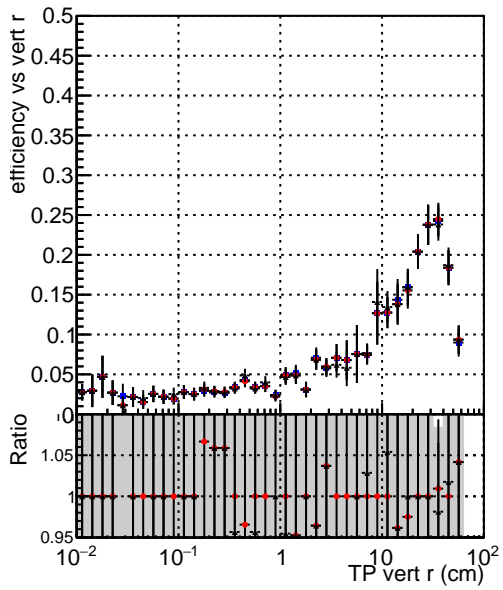

Efficiency vs vertpos

- DQM\_mkFit\_TTbarPU50\_extractedGeoms\_rescaleError100
- DQM\_mkFit\_TTbarPU50\_extractedGeoms\_rescaleError100\_pTCutOverlap0p0
- DQM\_mkFit\_TTbarPU50\_extractedGeoms\_rescaleError100\_pTCutOverlap0p0\_dynamicChi2CutOverlap

Efficiency vs vert z

Efficiency vs. sim PV z