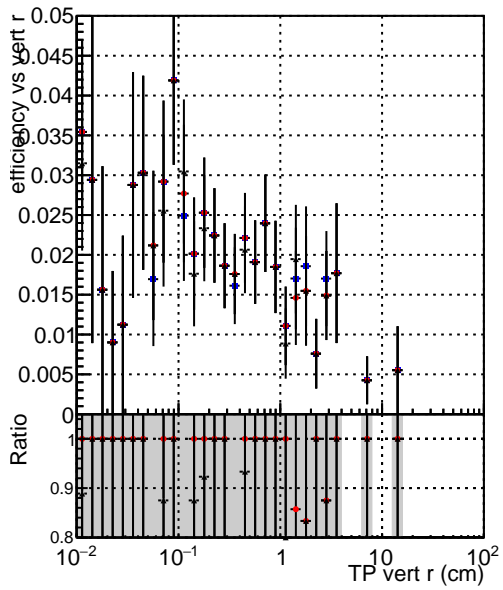

Efficiency vs vertpos

- DQM_mkFit_TTbarPU50_extractedGeoms_rescaleError100
- DQM_mkFit_TTbarPU50_extractedGeoms_rescaleError100_pTCutOverlap0p0
- DQM_mkFit_TTbarPU50_extractedGeoms_rescaleError100_pTCutOverlap0p0_dynamicChi2CutOverlap

Efficiency vs vert z

Efficiency vs. sim PV z