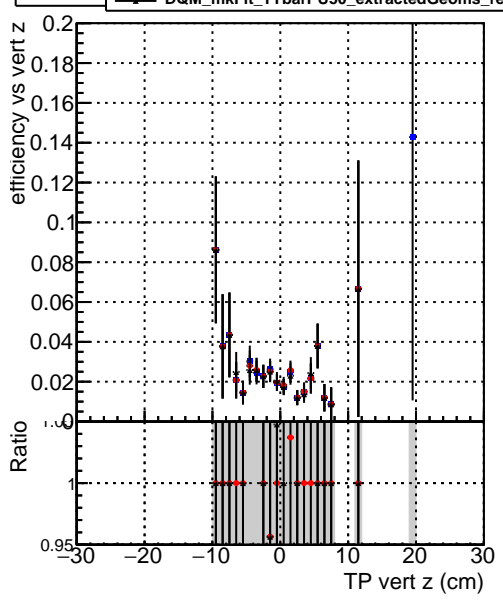

Efficiency vs vertpos

- DQM_mkFit_TTbarPU50_extractedGeoms_rescaleError100
- DQM_mkFit_TTbarPU50_extractedGeoms_rescaleError100_pTCutOverlap0p0
- DQM_mkFit_TTbarPU50_extractedGeoms_rescaleError100_pTCutOverlap0p0_dynamicChi2CutOverlap

Efficiency vs vert z

Efficiency vs. sim PV z