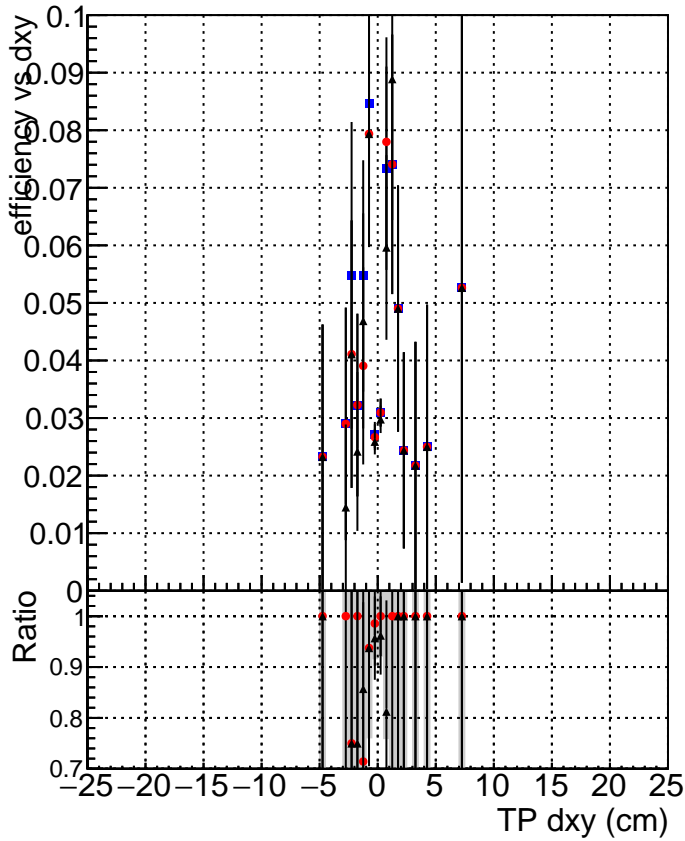

Efficiency vs Dxy

Efficiency vs Dz

- DQM_mkFit_TTbarPU50_extractedGeoms_rescaleError100
- DQM_mkFit_TTbarPU50_extractedGeoms_rescaleError100_pTCutOverlap0p0
- ▲ DQM_mkFit_TTbarPU50_extractedGeoms_rescaleError100_pTCutOverlap0p0_dynamicChi2CutOverlap