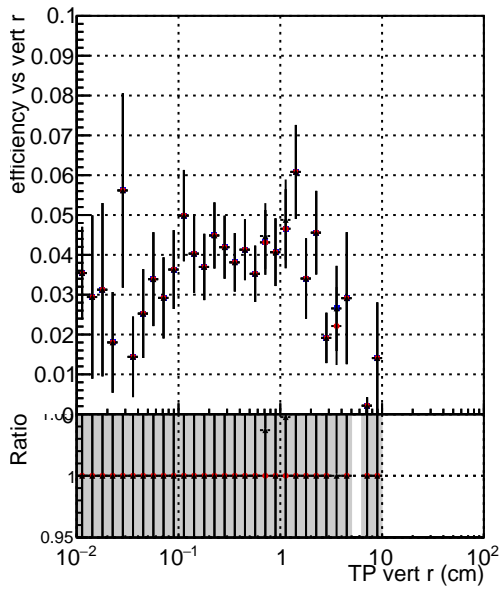

Efficiency vs vertpos

- DQM_mkFit_TTbarPU50_extractedGeoms_rescaleError100
- DQM_mkFit_TTbarPU50_extractedGeoms_rescaleError100_pTCutOverlap0p0
- DQM_mkFit_TTbarPU50_extractedGeoms_rescaleError100_pTCutOverlap0p0_dynamicChi2CutOverlap

Efficiency vs vert z

Efficiency vs. sim PV z