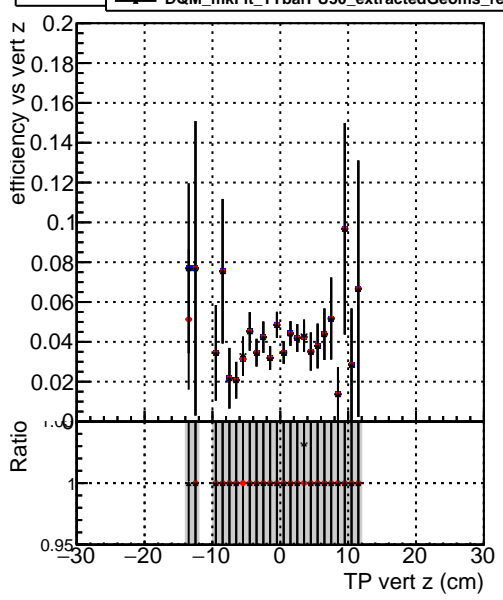

Efficiency vs vertpos

- DQM_mkFit_TTbarPU50_extractedGeoms_rescaleError100
- DQM_mkFit_TTbarPU50_extractedGeoms_rescaleError100_pTCutOverlap0p0
- DQM_mkFit_TTbarPU50_extractedGeoms_rescaleError100_pTCutOverlap0p0_dynamicChi2CutOverlap

Efficiency vs vert z

Efficiency vs. sim PV z