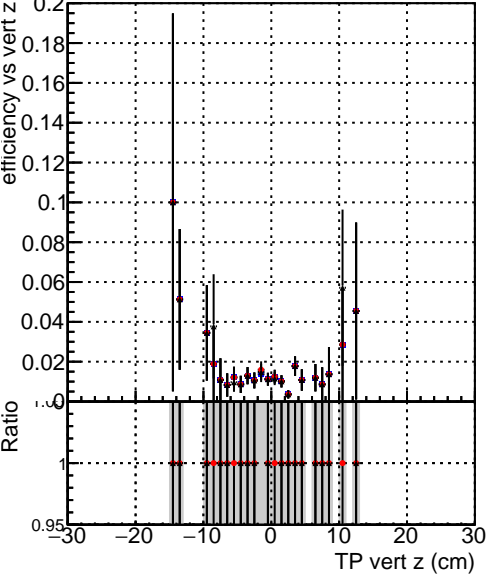

Efficiency vs vertpos

Efficiency vs TP vert z (cm)

- DQM_mkFit_TTbarPU50_extractedGeoms_rescaleError100
- DQM_mkFit_TTbarPU50_extractedGeoms_rescaleError100_pTCutOverlap0p0
- DQM_mkFit_TTbarPU50_extractedGeoms_rescaleError100_pTCutOverlap0p0_dynamicChi2CutOverlap

Efficiency vs. sim PV z