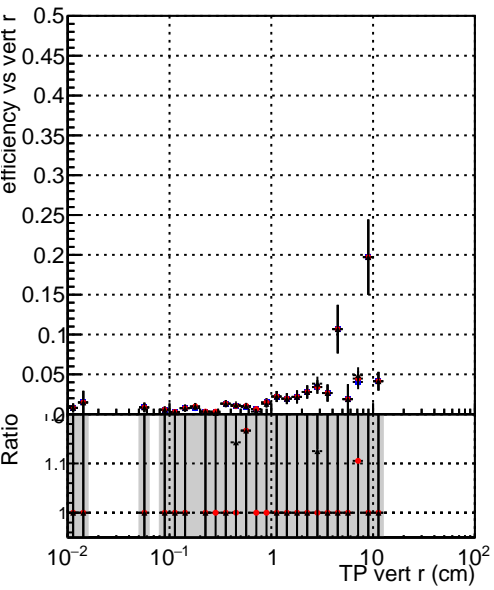

Efficiency vs vertpos

Efficiency vs TP vert z (cm)

- DQM_mkFit_TTbarPU50_extractedGeoms_rescaleError100
- DQM_mkFit_TTbarPU50_extractedGeoms_rescaleError100_pTCutOverlap0p0
- DQM_mkFit_TTbarPU50_extractedGeoms_rescaleError100_pTCutOverlap0p0_dynamicChi2CutOverlap

Efficiency vs. sim PV z