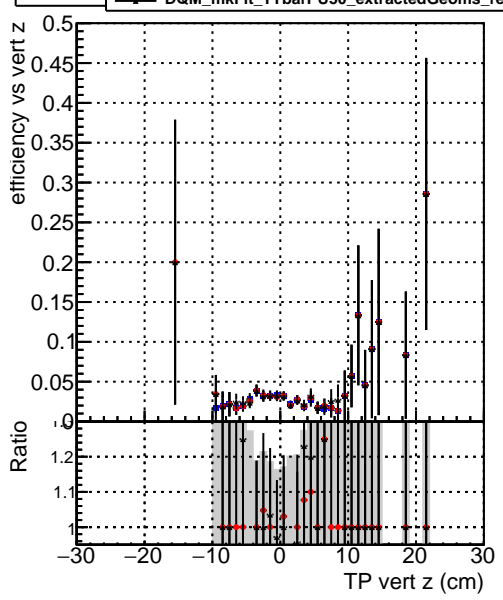

Efficiency vs vertpos

- DQM_mkFit_TTbarPU50_extractedGeoms_rescaleError100
- DQM_mkFit_TTbarPU50_extractedGeoms_rescaleError100_pTCutOverlap0p0
- DQM_mkFit_TTbarPU50_extractedGeoms_rescaleError100_pTCutOverlap0p0_dynamicChi2CutOverlap

Efficiency vs vert z

Efficiency vs. sim PV z