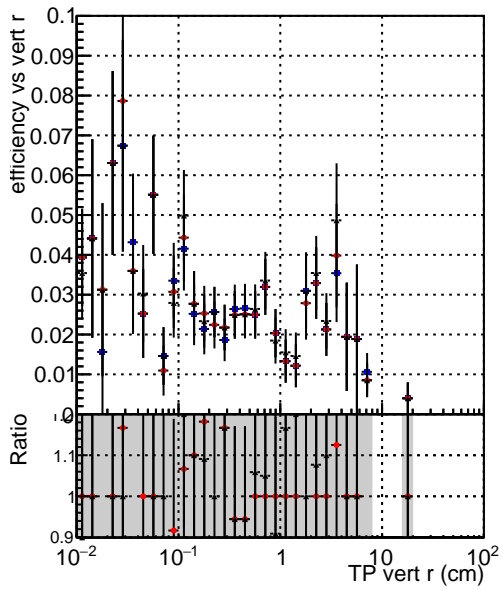

Efficiency vs vertpos

- DQM_mkFit_TTbarPU50_extractedGeoms_rescaleError100
- DQM_mkFit_TTbarPU50_extractedGeoms_rescaleError100_pTCutOverlap0p0
- DQM_mkFit_TTbarPU50_extractedGeoms_rescaleError100_pTCutOverlap0p0_dynamicChi2CutOverlap

Efficiency vs vert z

Efficiency vs. sim PV z