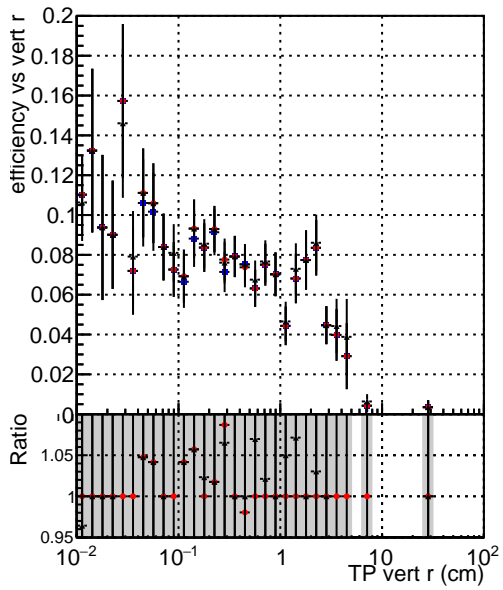

Efficiency vs vertpos

- DQM_mkFit_TTbarPU50_extractedGeoms_rescaleError100
- DQM_mkFit_TTbarPU50_extractedGeoms_rescaleError100_pTCutOverlap0p0
- DQM_mkFit_TTbarPU50_extractedGeoms_rescaleError100_pTCutOverlap0p0_dynamicChi2CutOverlap

Efficiency vs vert z

Efficiency vs. sim PV z