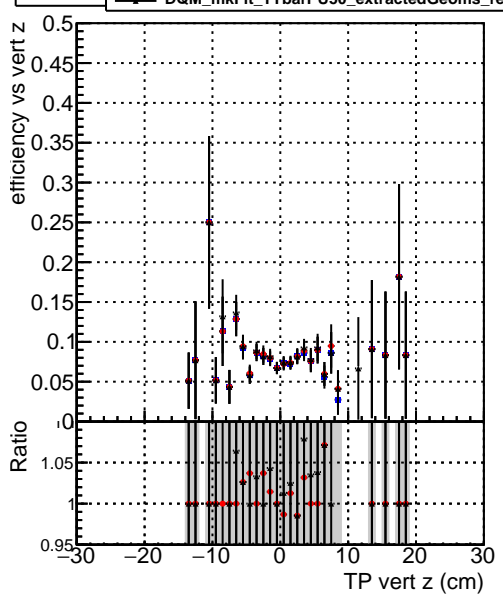

Efficiency vs vertpos

- DQM_mkFit_TTbarPU50_extractedGeoms_rescaleError100
- DQM_mkFit_TTbarPU50_extractedGeoms_rescaleError100_pTCutOverlap0p0
- DQM_mkFit_TTbarPU50_extractedGeoms_rescaleError100_pTCutOverlap0p0_dynamicChi2CutOverlap

Efficiency vs vert z

Efficiency vs. sim PV z