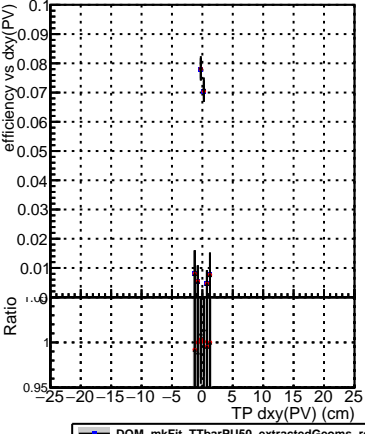

Efficiency vs Dxy(PV)

Efficiency vs Dxy(PV) - Legend

- DQM_mkFit_TTbarPU50_extractedGeoms_rescaleError100
- DQM_mkFit_TTbarPU50_extractedGeoms_rescaleError100_pTCutOverlap0p0
- DQM_mkFit_TTbarPU50_extractedGeoms_rescaleError100_pTCutOverlap0p0_dynamicChi2CutOverlap

Efficiency vs Dz(PV)

Efficiency vs Dz(PV)