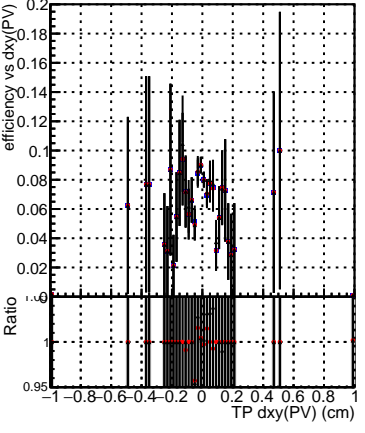

Efficiency vs Dxy(PV)

Efficiency vs Dxy(PV) - Legend

- DQM_mkFit_TTbarPU50_extractedGeoms_rescaleError100
- DQM_mkFit_TTbarPU50_extractedGeoms_rescaleError100_pTCutOverlap0p0
- DQM_mkFit_TTbarPU50_extractedGeoms_rescaleError100_pTCutOverlap0p0_dynamicChi2CutOverlap

Efficiency vs Dz(PV)

Efficiency vs Dz(PV)