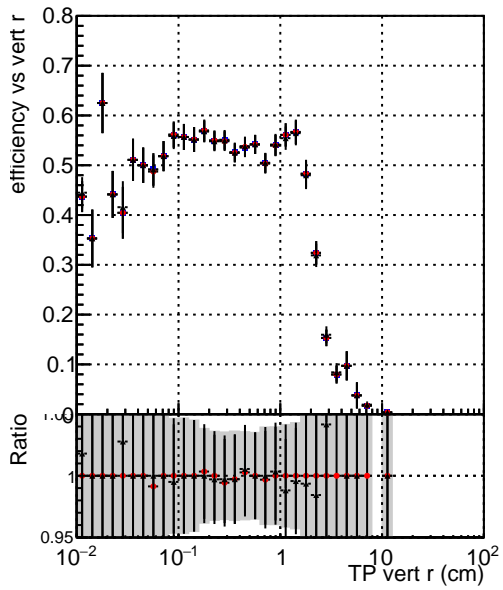

Efficiency vs vertpos

- DQM_mkFit_TTbarPU50_extractedGeoms_rescaleError100
- DQM_mkFit_TTbarPU50_extractedGeoms_rescaleError100_pTCutOverlap0p0
- DQM_mkFit_TTbarPU50_extractedGeoms_rescaleError100_pTCutOverlap0p0_dynamicChi2CutOverlap

Efficiency vs vert z

Efficiency vs. sim PV z