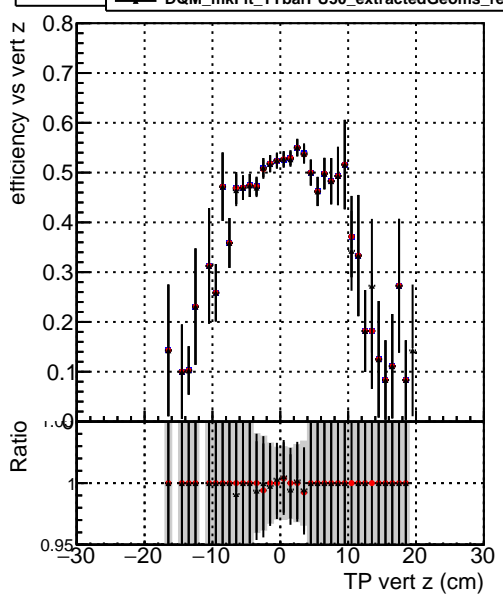

Efficiency vs vertpos

- DQM_mkFit_TTbarPU50_extractedGeoms_rescaleError100
- DQM_mkFit_TTbarPU50_extractedGeoms_rescaleError100_pTCutOverlap0p0
- DQM_mkFit_TTbarPU50_extractedGeoms_rescaleError100_pTCutOverlap0p0_dynamicChi2CutOverlap

Efficiency vs vert z

Efficiency vs. sim PV z