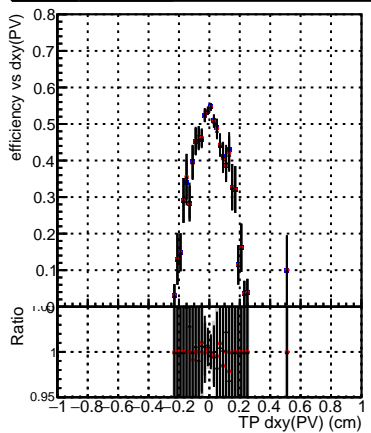

Efficiency vs Dxy(PV)

- DQM_mkFit_TTbarPU50_extractedGeoms_rescaleError100
- DQM_mkFit_TTbarPU50_extractedGeoms_rescaleError100_pTCutOverlap0p0
- DQM_mkFit_TTbarPU50_extractedGeoms_rescaleError100_pTCutOverlap0p0_dynamicChi2CutOverlap

Efficiency vs Dxy(PV)

Efficiency vs Dz(PV)

Efficiency vs Dz(PV)