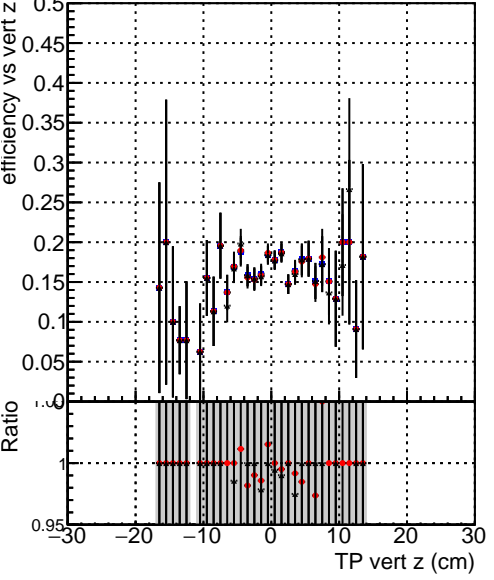

Efficiency vs vertpos

Efficiency vs TP vert z

- DQM\_mkFit\_TTbarPU50\_extractedGeoms\_rescaleError100
- DQM\_mkFit\_TTbarPU50\_extractedGeoms\_rescaleError100\_pTCutOverlap0p0
- DQM\_mkFit\_TTbarPU50\_extractedGeoms\_rescaleError100\_pTCutOverlap0p0\_dynamicChi2CutOverlap

Efficiency vs. sim PV z