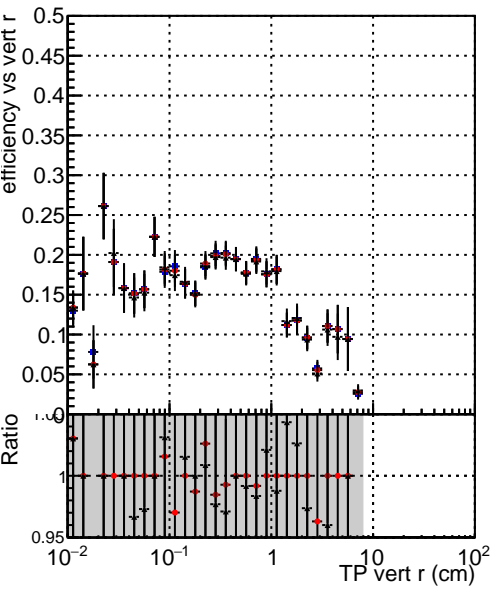

Efficiency vs vertpos

Efficiency vs TP vert z

- DQM\_mkFit\_TTbarPU50\_extractedGeoms\_rescaleError100
- DQM\_mkFit\_TTbarPU50\_extractedGeoms\_rescaleError100\_pTCutOverlap0p0
- DQM\_mkFit\_TTbarPU50\_extractedGeoms\_rescaleError100\_pTCutOverlap0p0\_dynamicChi2CutOverlap

Efficiency vs. sim PV z