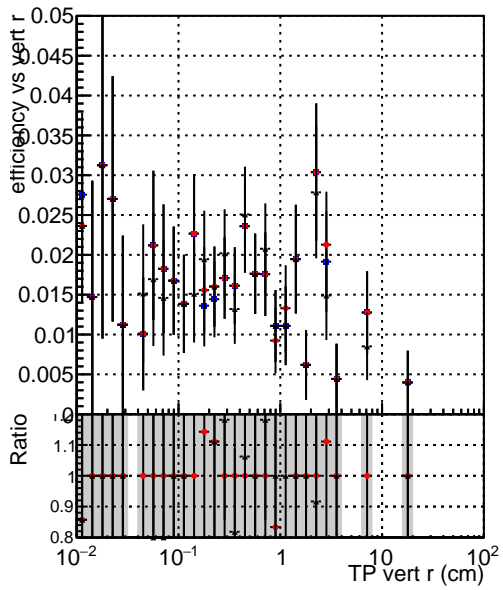

Efficiency vs vertpos

- DQM_mkFit_TTbarPU50_extractedGeoms_rescaleError100
- DQM_mkFit_TTbarPU50_extractedGeoms_rescaleError100_pTCutOverlap0p0
- DQM_mkFit_TTbarPU50_extractedGeoms_rescaleError100_pTCutOverlap0p0_dynamicChi2CutOverlap

Efficiency vs vert z

Efficiency vs. sim PV z