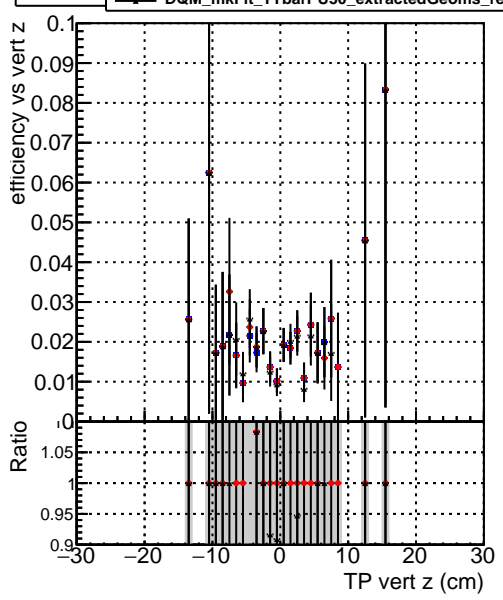

Efficiency vs vertpos

- DQM_mkFit_TTbarPU50_extractedGeoms_rescaleError100
- DQM_mkFit_TTbarPU50_extractedGeoms_rescaleError100_pTCutOverlap0p0
- DQM_mkFit_TTbarPU50_extractedGeoms_rescaleError100_pTCutOverlap0p0_dynamicChi2CutOverlap

Efficiency vs vert z

Efficiency vs. sim PV z