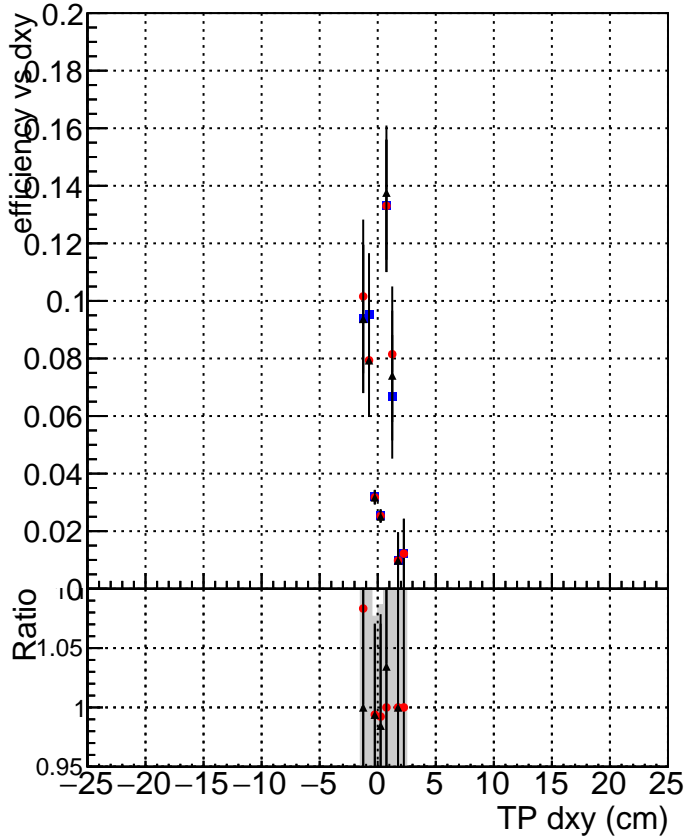

Efficiency vs Dxy

Efficiency vs Dz

- DQM_mkFit_TTbarPU50_extractedGeoms_rescaleError100
- DQM_mkFit_TTbarPU50_extractedGeoms_rescaleError100_pTCutOverlap0p0
- ▲ DQM_mkFit_TTbarPU50_extractedGeoms_rescaleError100_pTCutOverlap0p0_dynamicChi2CutOverlap