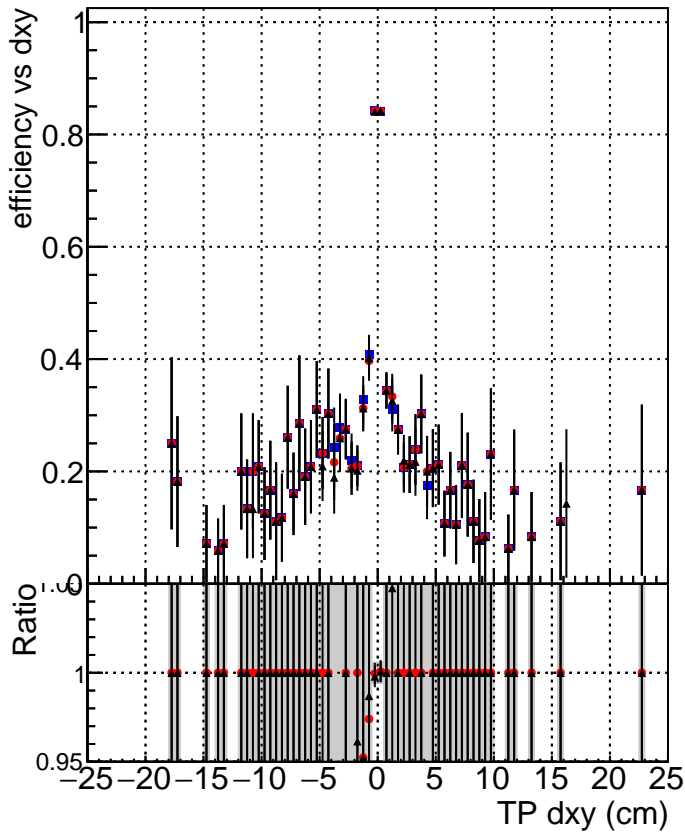

Efficiency vs Dxy

Efficiency vs Dz

- DQM_mkFit_TTbarPU50_extractedGeoms_rescaleError100
- DQM_mkFit_TTbarPU50_extractedGeoms_rescaleError100_pTCutOverlap0p0
- ▲ DQM_mkFit_TTbarPU50_extractedGeoms_rescaleError100_pTCutOverlap0p0_dynamicChi2CutOverlap