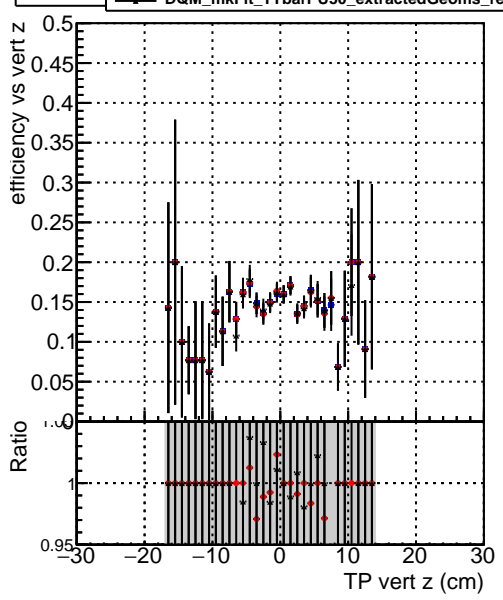

Efficiency vs vertpos

- DQM_mkFit_TTbarPU50_extractedGeoms_rescaleError100
- DQM_mkFit_TTbarPU50_extractedGeoms_rescaleError100_pTCutOverlap0p0
- DQM_mkFit_TTbarPU50_extractedGeoms_rescaleError100_pTCutOverlap0p0_dynamicChi2CutOverlap

Efficiency vs vert z

Efficiency vs. sim PV z