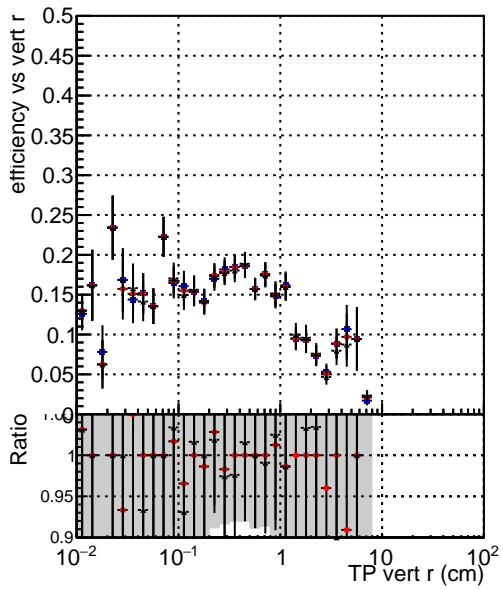

Efficiency vs vertpos

- DQM_mkFit_TTbarPU50_extractedGeoms_rescaleError100
- DQM_mkFit_TTbarPU50_extractedGeoms_rescaleError100_pTCutOverlap0p0
- DQM_mkFit_TTbarPU50_extractedGeoms_rescaleError100_pTCutOverlap0p0_dynamicChi2CutOverlap

Efficiency vs vert z

Efficiency vs. sim PV z