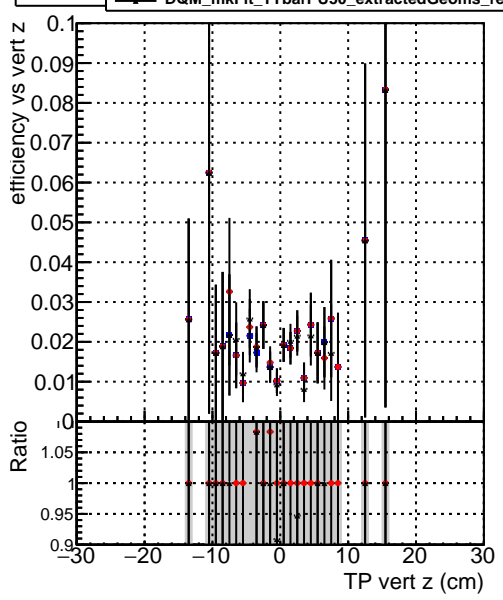

Efficiency vs vertpos

- DQM_mkFit_TTbarPU50_extractedGeoms_rescaleError100
- DQM_mkFit_TTbarPU50_extractedGeoms_rescaleError100_pTCutOverlap0p0
- DQM_mkFit_TTbarPU50_extractedGeoms_rescaleError100_pTCutOverlap0p0_dynamicChi2CutOverlap

Efficiency vs vert z

Efficiency vs. sim PV z