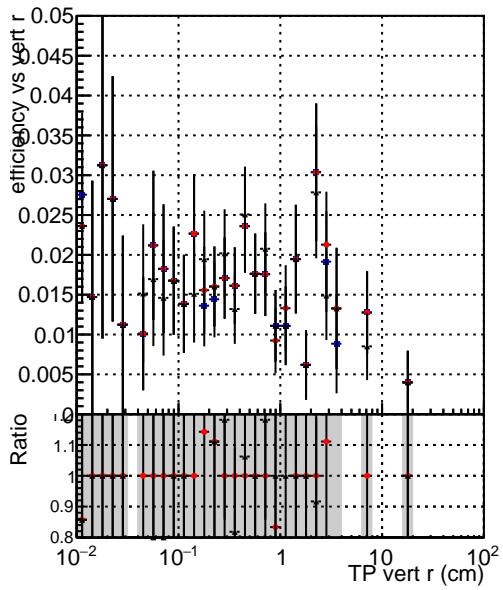

Efficiency vs vertpos

- DQM_mkFit_TTbarPU50_extractedGeoms_rescaleError100
- DQM_mkFit_TTbarPU50_extractedGeoms_rescaleError100_pTCutOverlap0p0
- DQM_mkFit_TTbarPU50_extractedGeoms_rescaleError100_pTCutOverlap0p0_dynamicChi2CutOverlap

Efficiency vs vert z

Efficiency vs. sim PV z