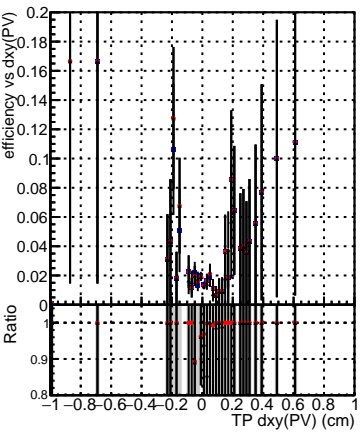

Efficiency vs Dxy(PV)

Efficiency vs Dxy(PV)

- DQM_mkFit_TTbarPU50_extractedGeoms_rescaleError100
- DQM_mkFit_TTbarPU50_extractedGeoms_rescaleError100_pTCutOverlap0p0
- DQM_mkFit_TTbarPU50_extractedGeoms_rescaleError100_pTCutOverlap0p0_dynamicChi2CutOverlap

Efficiency vs Dz(PV)

Efficiency vs Dz(PV)