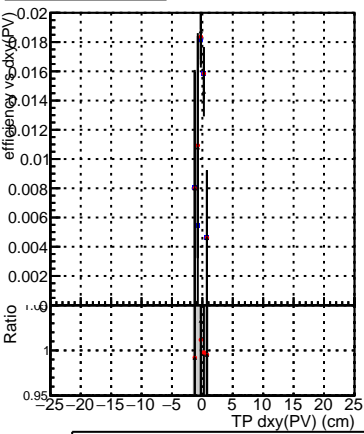

Efficiency vs Dxy(PV)

Efficiency vs Dxy(PV)

- DQM_mkFit_TTbarPU50_extractedGeoms_rescaleError100
- DQM_mkFit_TTbarPU50_extractedGeoms_rescaleError100_pTCutOverlap0p0
- DQM_mkFit_TTbarPU50_extractedGeoms_rescaleError100_pTCutOverlap0p0_dynamicChi2CutOverlap

Efficiency vs Dz(PV)

Efficiency vs Dz(PV)