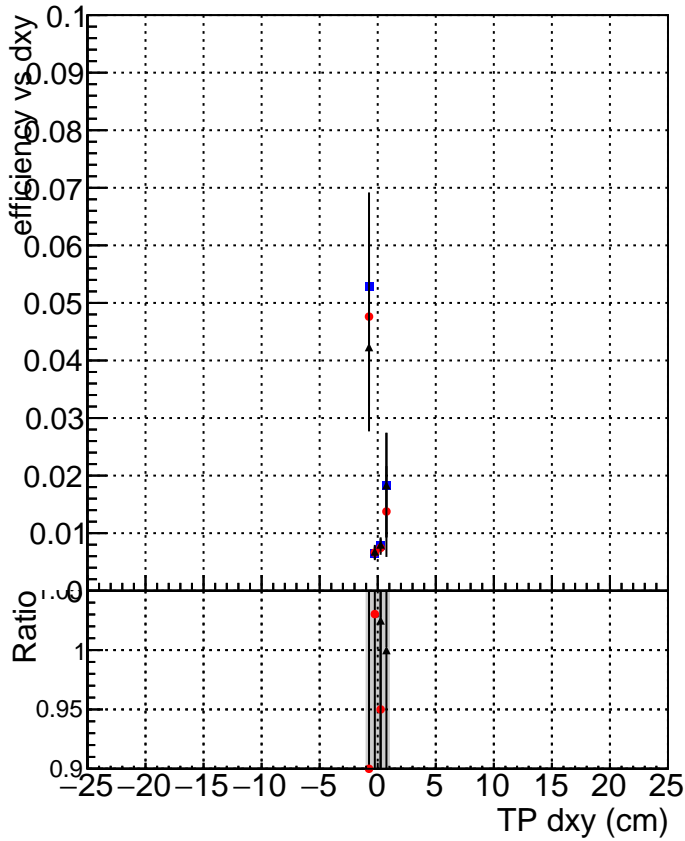

Efficiency vs Dxy

Efficiency vs Dz

- DQM_mkFit_TTbarPU50_extractedGeoms_rescaleError100
- DQM_mkFit_TTbarPU50_extractedGeoms_rescaleError100_pTCutOverlap0p0
- ▲ DQM_mkFit_TTbarPU50_extractedGeoms_rescaleError100_pTCutOverlap0p0_dynamicChi2CutOverlap