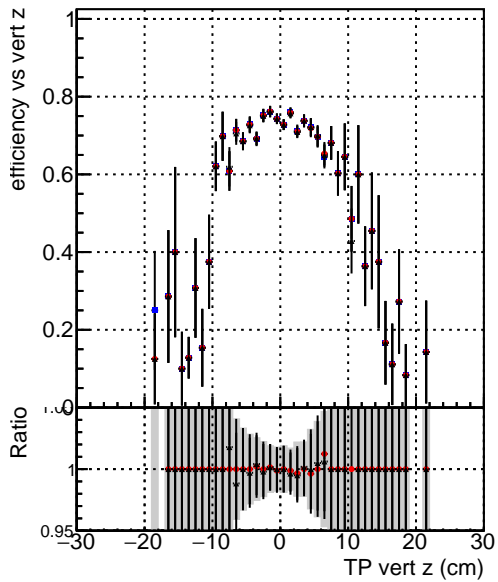

Efficiency vs vertpos**Efficiency**

- DQM_mkFit_TTbarPU50_extractedGeoms_rescaleError100
- DQM_mkFit_TTbarPU50_extractedGeoms_rescaleError100_pTCutOverlap0p0
- DQM_mkFit_TTbarPU50_extractedGeoms_rescaleError100_pTCutOverlap0p0_dynamicChi2CutOverlap

**Efficiency vs. sim PV z**