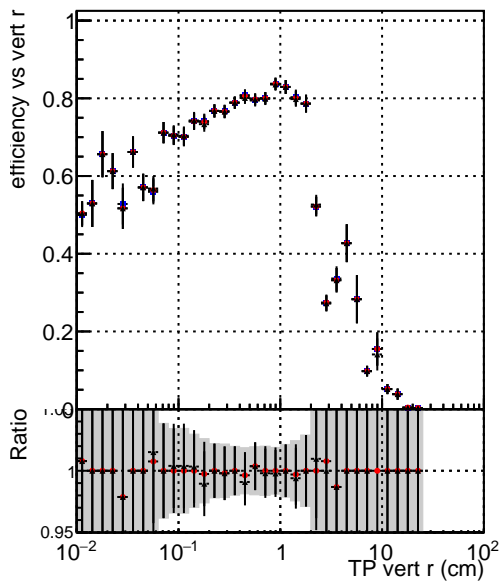

Efficiency vs vertpos**Efficiency**

- DQM_mkFit_TTbarPU50_extractedGeoms_rescaleError100
- DQM_mkFit_TTbarPU50_extractedGeoms_rescaleError100_pTCutOverlap0p0
- DQM_mkFit_TTbarPU50_extractedGeoms_rescaleError100_pTCutOverlap0p0_dynamicChi2CutOverlap

**Efficiency vs. sim PV z**