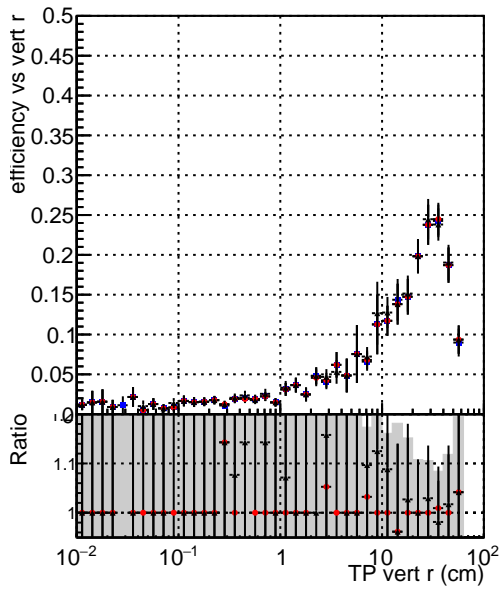

Efficiency vs vertpos

- DQM_mkFit_TTbarPU50_extractedGeoms_rescaleError100
- DQM_mkFit_TTbarPU50_extractedGeoms_rescaleError100_pTCutOverlap0p0
- DQM_mkFit_TTbarPU50_extractedGeoms_rescaleError100_pTCutOverlap0p0_dynamicChi2CutOverlap

Efficiency vs vert z

Efficiency vs. sim PV z