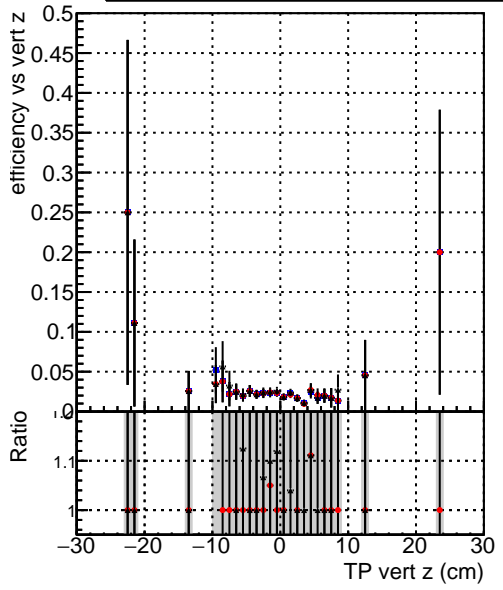

Efficiency vs vertpos

- DQM_mkFit_TTbarPU50_extractedGeoms_rescaleError100
- DQM_mkFit_TTbarPU50_extractedGeoms_rescaleError100_pTCutOverlap0p0
- DQM_mkFit_TTbarPU50_extractedGeoms_rescaleError100_pTCutOverlap0p0_dynamicChi2CutOverlap

Efficiency vs vert z

Efficiency vs. sim PV z