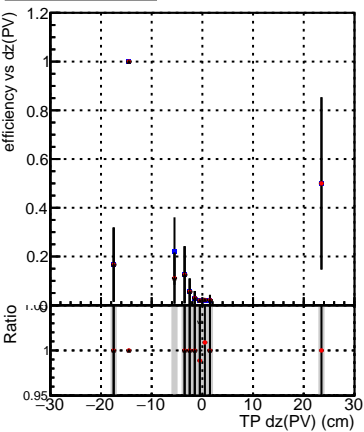

Efficiency vs Dxy(PV)

Efficiency vs Dxy(PV)

- DQM_mkFit_TTbarPU50_extractedGeoms_rescaleError100
- DQM_mkFit_TTbarPU50_extractedGeoms_rescaleError100_pTCutOverlap0p0
- DQM_mkFit_TTbarPU50_extractedGeoms_rescaleError100_pTCutOverlap0p0_dynamicChi2CutOverlap

Efficiency vs Dz(PV)

Efficiency vs Dz(PV)