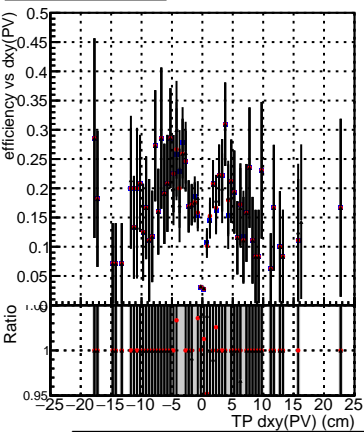

Efficiency vs Dxy(PV)

Efficiency vs Dxy(PV)

- DQM_mkFit_TTbarPU50_extractedGeoms_rescaleError100
- DQM_mkFit_TTbarPU50_extractedGeoms_rescaleError100_pTCutOverlap0p0
- DQM_mkFit_TTbarPU50_extractedGeoms_rescaleError100_pTCutOverlap0p0_dynamicChi2CutOverlap

Efficiency vs Dz(PV)

Efficiency vs Dz(PV)