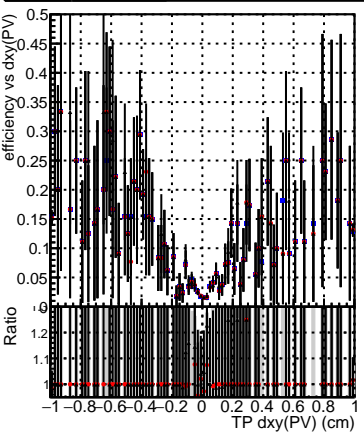

Efficiency vs Dxy(PV)

Efficiency vs Dxy(PV)

- DQM_mkFit_TTbarPU50_extractedGeoms_rescaleError100
- DQM_mkFit_TTbarPU50_extractedGeoms_rescaleError100_pTCutOverlap0p0
- DQM_mkFit_TTbarPU50_extractedGeoms_rescaleError100_pTCutOverlap0p0_dynamicChi2CutOverlap

Efficiency vs Dz(PV)

Efficiency vs Dz(PV)