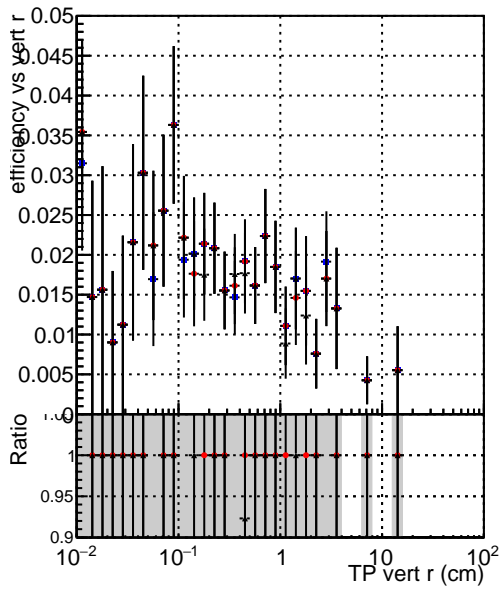

Efficiency vs vertpos

- DQM_mkFit_TTbarPU50_extractedGeoms_rescaleError100
- DQM_mkFit_TTbarPU50_extractedGeoms_rescaleError100_pTCutOverlap0p0
- DQM_mkFit_TTbarPU50_extractedGeoms_rescaleError100_pTCutOverlap0p0_dynamicChi2CutOverlap

Efficiency vs vert z

Efficiency vs. sim PV z