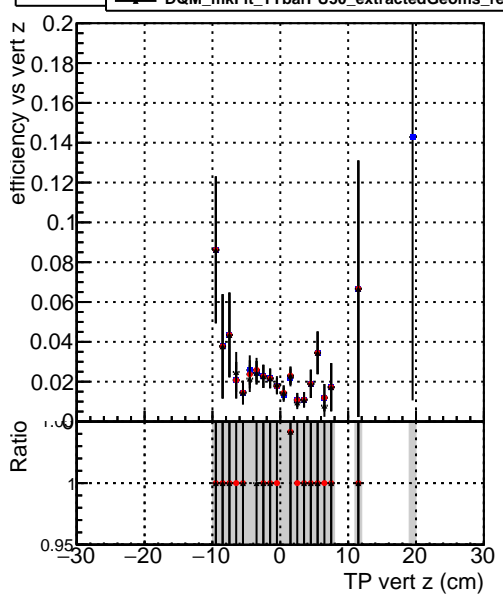

Efficiency vs vertpos

- DQM_mkFit_TTbarPU50_extractedGeoms_rescaleError100
- DQM_mkFit_TTbarPU50_extractedGeoms_rescaleError100_pTCutOverlap0p0
- DQM_mkFit_TTbarPU50_extractedGeoms_rescaleError100_pTCutOverlap0p0_dynamicChi2CutOverlap

Efficiency vs vert z

Efficiency vs. sim PV z