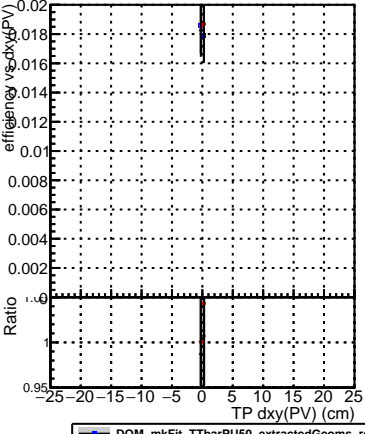

Efficiency vs Dxy(PV)

Efficiency vs Dxy(PV) plot legend

- DQM_mkFit_TTbarPU50_extractedGeoms_rescaleError100
- DQM_mkFit_TTbarPU50_extractedGeoms_rescaleError100_pTCutOverlap0p0
- DQM_mkFit_TTbarPU50_extractedGeoms_rescaleError100_pTCutOverlap0p0_dynamicChi2CutOverlap

Efficiency vs Dz(PV)

Efficiency vs Dz(PV)