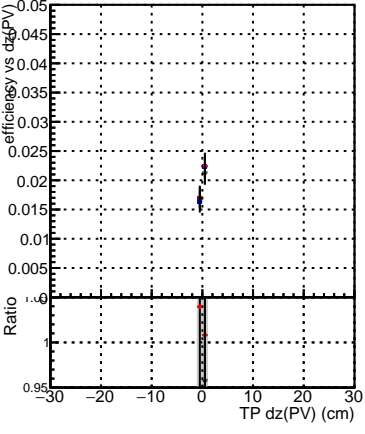

Efficiency vs Dxy(PV)

Efficiency vs Dxy(PV) plot legend

- DQM_mkFit_TTbarPU50_extractedGeoms_rescaleError100
- DQM_mkFit_TTbarPU50_extractedGeoms_rescaleError100_pTCutOverlap0p0
- DQM_mkFit_TTbarPU50_extractedGeoms_rescaleError100_pTCutOverlap0p0_dynamicChi2CutOverlap

Efficiency vs Dz(PV)

Efficiency vs Dz(PV)