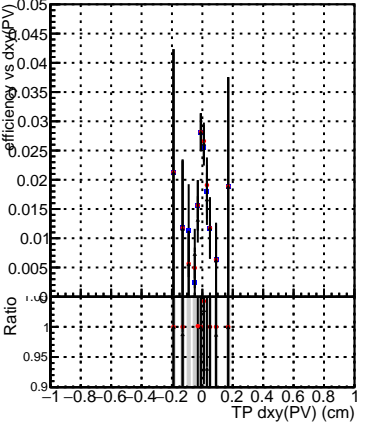

Efficiency vs Dxy(PV)

Efficiency vs Dxy(PV) plot legend

- DQM_mkFit_TTbarPU50_extractedGeoms_rescaleError100
- DQM_mkFit_TTbarPU50_extractedGeoms_rescaleError100_pTCutOverlap0p0
- DQM_mkFit_TTbarPU50_extractedGeoms_rescaleError100_pTCutOverlap0p0_dynamicChi2CutOverlap

Efficiency vs Dz(PV)

Efficiency vs Dz(PV)