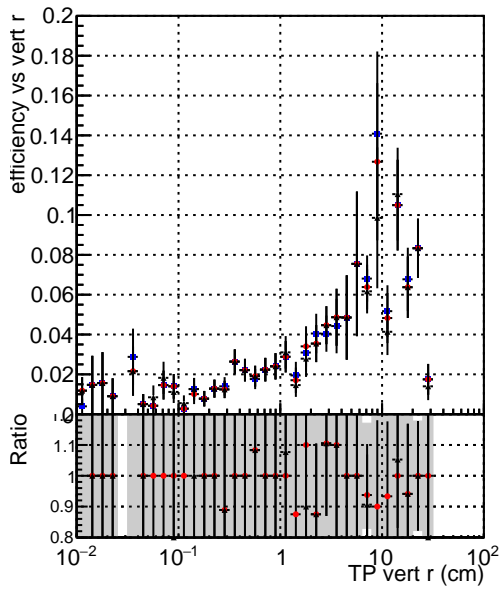

Efficiency vs vertpos

- DQM\_mkFit\_TTbarPU50\_extractedGeoms\_rescaleError100
- DQM\_mkFit\_TTbarPU50\_extractedGeoms\_rescaleError100\_pTCutOverlap0p0
- DQM\_mkFit\_TTbarPU50\_extractedGeoms\_rescaleError100\_pTCutOverlap0p0\_dynamicChi2CutOverlap

Efficiency vs vert z

Efficiency vs. sim PV z