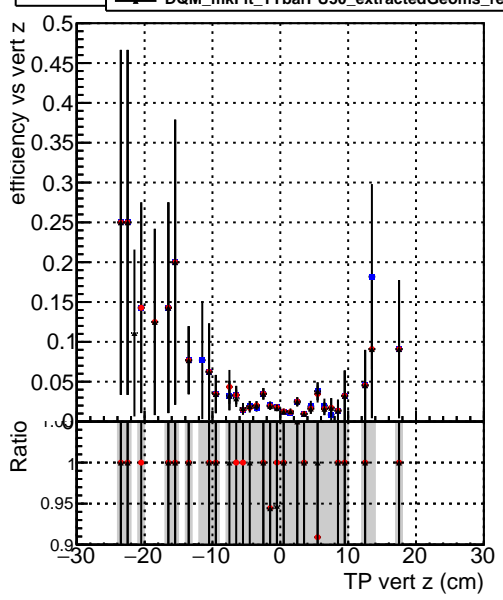

Efficiency vs vertpos

- DQM\_mkFit\_TTbarPU50\_extractedGeoms\_rescaleError100
- DQM\_mkFit\_TTbarPU50\_extractedGeoms\_rescaleError100\_pTCutOverlap0p0
- DQM\_mkFit\_TTbarPU50\_extractedGeoms\_rescaleError100\_pTCutOverlap0p0\_dynamicChi2CutOverlap

Efficiency vs vert z

Efficiency vs. sim PV z