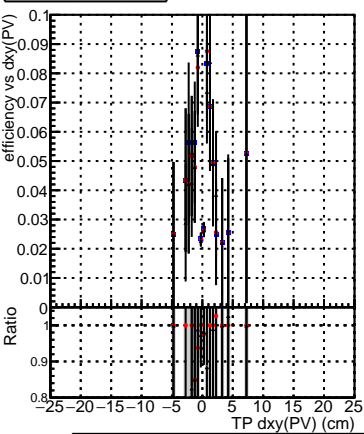

Efficiency vs Dxy(PV)

Ratio

Legend:

- DQM_mkFit_TTbarPU50_extractedGeoms_rescaleError100
- DQM_mkFit_TTbarPU50_extractedGeoms_rescaleError100_pTCutOverlap0p0
- DQM_mkFit_TTbarPU50_extractedGeoms_rescaleError100_pTCutOverlap0p0_dynamicChi2CutOverlap

Efficiency vs Dz(PV)

Efficiency vs Dz(PV)