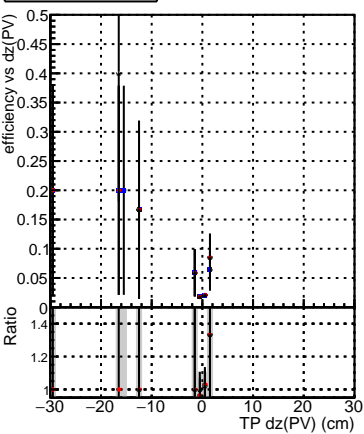

Efficiency vs Dxy(PV)

Ratio

Legend:

- DQM_mkFit_TTbarPU50_extractedGeoms_rescaleError100
- DQM_mkFit_TTbarPU50_extractedGeoms_rescaleError100_pTCutOverlap0p0
- DQM_mkFit_TTbarPU50_extractedGeoms_rescaleError100_pTCutOverlap0p0_dynamicChi2CutOverlap

Efficiency vs Dz(PV)

Efficiency vs Dz(PV)