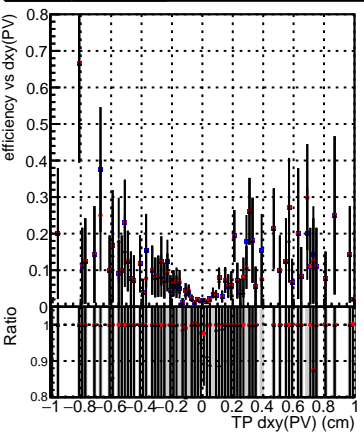

Efficiency vs Dxy(PV)

Ratio

Legend:

- DQM_mkFit_TTbarPU50_extractedGeoms_rescaleError100
- DQM_mkFit_TTbarPU50_extractedGeoms_rescaleError100_pTCutOverlap0p0
- DQM_mkFit_TTbarPU50_extractedGeoms_rescaleError100_pTCutOverlap0p0_dynamicChi2CutOverlap

Efficiency vs Dz(PV)

Efficiency vs Dz(PV)