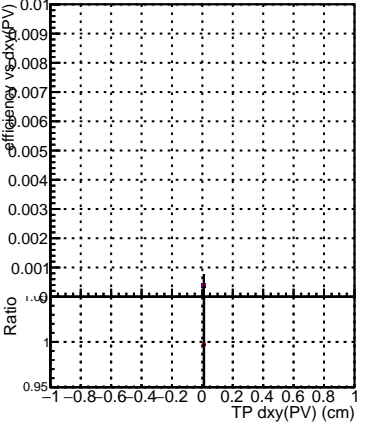

Efficiency vs Dxy(PV)

- DQM_mkFit_TTbarPU50_extractedGeoms_rescaleError100
- DQM_mkFit_TTbarPU50_extractedGeoms_rescaleError100_pTCutOverlap0p0
- DQM_mkFit_TTbarPU50_extractedGeoms_rescaleError100_pTCutOverlap0p0_dynamicChi2CutOverlap

Efficiency vs Dz(PV)

Efficiency vs Dz(PV)