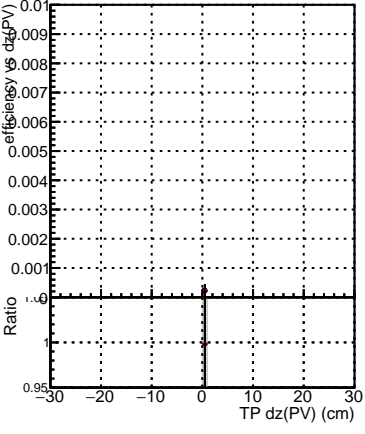

Efficiency vs Dxy(PV)

- DQM_mkFit_TTbarPU50_extractedGeoms_rescaleError100
- DQM_mkFit_TTbarPU50_extractedGeoms_rescaleError100_pTCutOverlap0p0
- DQM_mkFit_TTbarPU50_extractedGeoms_rescaleError100_pTCutOverlap0p0_dynamicChi2CutOverlap

Efficiency vs Dz(PV)

Efficiency vs Dz(PV)