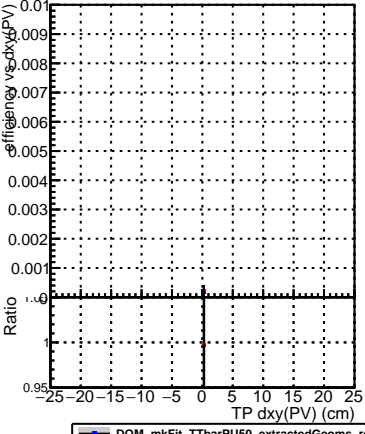

Efficiency vs Dxy(PV)

- DQM_mkFit_TTbarPU50_extractedGeoms_rescaleError100
- DQM_mkFit_TTbarPU50_extractedGeoms_rescaleError100_pTCutOverlap0p0
- DQM_mkFit_TTbarPU50_extractedGeoms_rescaleError100_pTCutOverlap0p0_dynamicChi2CutOverlap

Efficiency vs Dz(PV)

Efficiency vs Dz(PV)