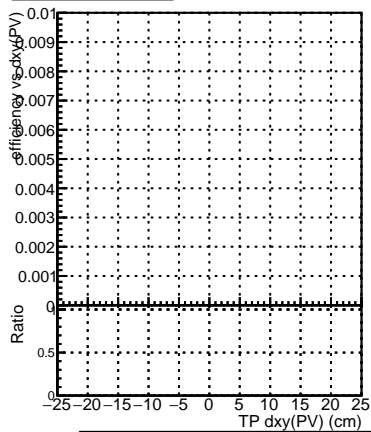

Efficiency vs Dxy(PV)

- DQM_mkFit_TTbarPU50_extractedGeoms_rescaleError100
- DQM_mkFit_TTbarPU50_extractedGeoms_rescaleError100_pTCutOverlap0p0
- DQM_mkFit_TTbarPU50_extractedGeoms_rescaleError100_pTCutOverlap0p0_dynamicChi2CutOverlap