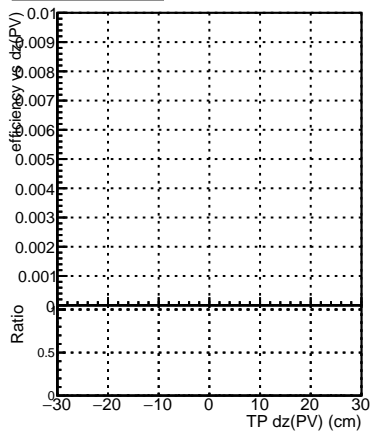

Efficiency vs Dz(PV)