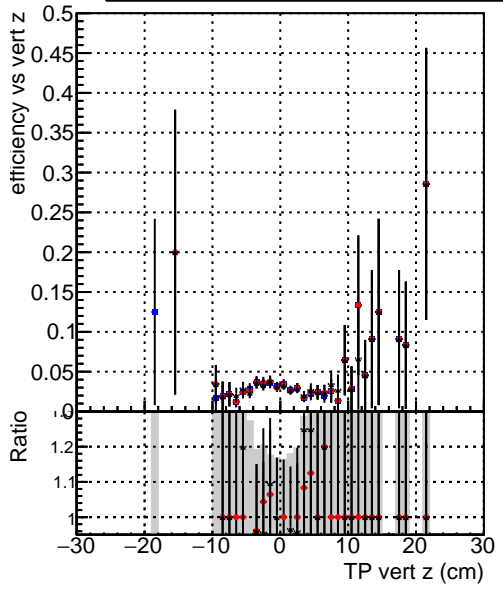

Efficiency vs vertpos

- DQM_mkFit_TTbarPU50_extractedGeoms_rescaleError100
- DQM_mkFit_TTbarPU50_extractedGeoms_rescaleError100_pTCutOverlap0p0
- DQM_mkFit_TTbarPU50_extractedGeoms_rescaleError100_pTCutOverlap0p0_dynamicChi2CutOverlap

Efficiency vs vert z

Efficiency vs. sim PV z