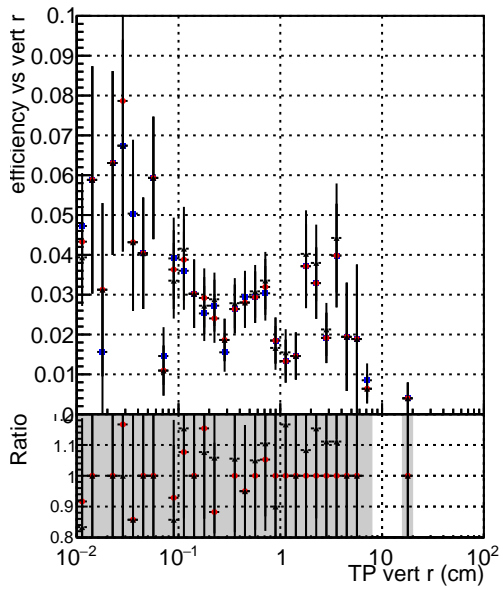

Efficiency vs vertpos

- DQM_mkFit_TTbarPU50_extractedGeoms_rescaleError100
- DQM_mkFit_TTbarPU50_extractedGeoms_rescaleError100_pTCutOverlap0p0
- DQM_mkFit_TTbarPU50_extractedGeoms_rescaleError100_pTCutOverlap0p0_dynamicChi2CutOverlap

Efficiency vs vert z

Efficiency vs. sim PV z