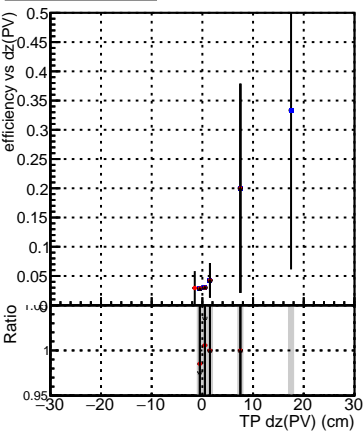

Efficiency vs Dxy(PV)

Efficiency vs Dxy(PV) plot legend

- DQM\_mkFit\_TTbarPU50\_extractedGeoms\_rescaleError100
- DQM\_mkFit\_TTbarPU50\_extractedGeoms\_rescaleError100\_pTCutOverlap0p0
- DQM\_mkFit\_TTbarPU50\_extractedGeoms\_rescaleError100\_pTCutOverlap0p0\_dynamicChi2CutOverlap

Efficiency vs Dz(PV)

Efficiency vs Dz(PV)