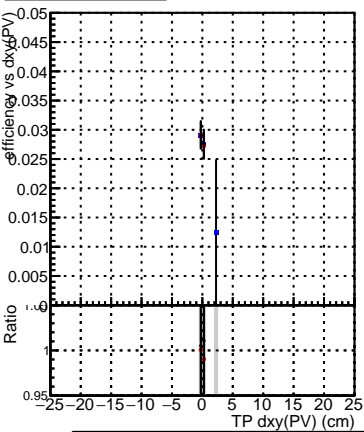

Efficiency vs Dxy(PV)

Efficiency vs Dxy(PV) plot legend

- DQM\_mkFit\_TTbarPU50\_extractedGeoms\_rescaleError100
- DQM\_mkFit\_TTbarPU50\_extractedGeoms\_rescaleError100\_pTCutOverlap0p0
- DQM\_mkFit\_TTbarPU50\_extractedGeoms\_rescaleError100\_pTCutOverlap0p0\_dynamicChi2CutOverlap

Efficiency vs Dz(PV)

Efficiency vs Dz(PV)