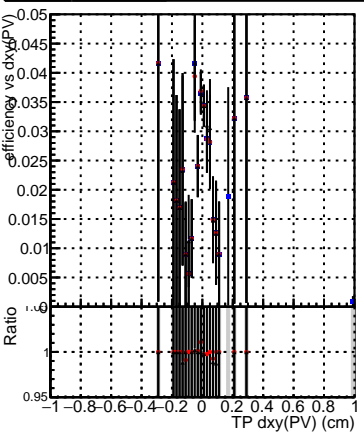

Efficiency vs Dxy(PV)

Efficiency vs Dxy(PV) plot legend

- DQM\_mkFit\_TTbarPU50\_extractedGeoms\_rescaleError100
- DQM\_mkFit\_TTbarPU50\_extractedGeoms\_rescaleError100\_pTCutOverlap0p0
- DQM\_mkFit\_TTbarPU50\_extractedGeoms\_rescaleError100\_pTCutOverlap0p0\_dynamicChi2CutOverlap

Efficiency vs Dz(PV)

Efficiency vs Dz(PV)