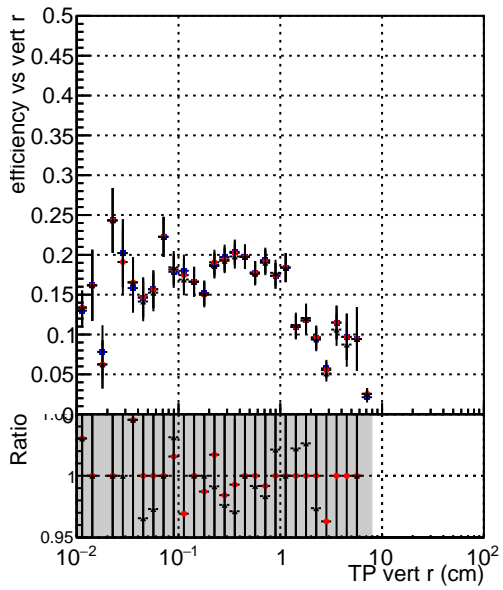

Efficiency vs vertpos

- DQM\_mkFit\_TTbarPU50\_extractedGeoms\_rescaleError100
- DQM\_mkFit\_TTbarPU50\_extractedGeoms\_rescaleError100\_pTCutOverlap0p0
- DQM\_mkFit\_TTbarPU50\_extractedGeoms\_rescaleError100\_pTCutOverlap0p0\_dynamicChi2CutOverlap

Efficiency vs vert z

Efficiency vs. sim PV z