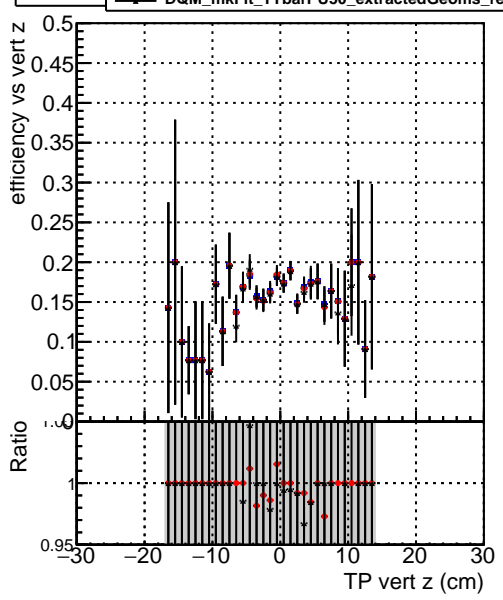

Efficiency vs vertpos

- DQM\_mkFit\_TTbarPU50\_extractedGeoms\_rescaleError100
- DQM\_mkFit\_TTbarPU50\_extractedGeoms\_rescaleError100\_pTCutOverlap0p0
- DQM\_mkFit\_TTbarPU50\_extractedGeoms\_rescaleError100\_pTCutOverlap0p0\_dynamicChi2CutOverlap

Efficiency vs vert z

Efficiency vs. sim PV z