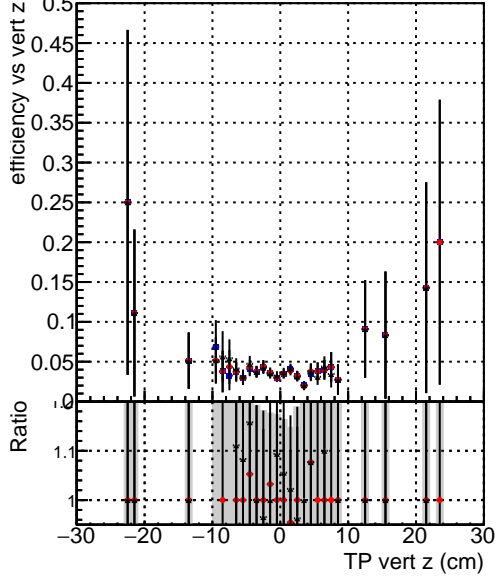

Efficiency vs vertpos

Efficiency vs vert z

Efficiency vs. sim PV z

- DQM_mkFit_TTbarPU50_extractedGeoms_rescaleError100
- DQM_mkFit_TTbarPU50_extractedGeoms_rescaleError100_pTCutOverlap0p0
- DQM_mkFit_TTbarPU50_extractedGeoms_rescaleError100_pTCutOverlap0p0_dynamicChi2CutOverlap