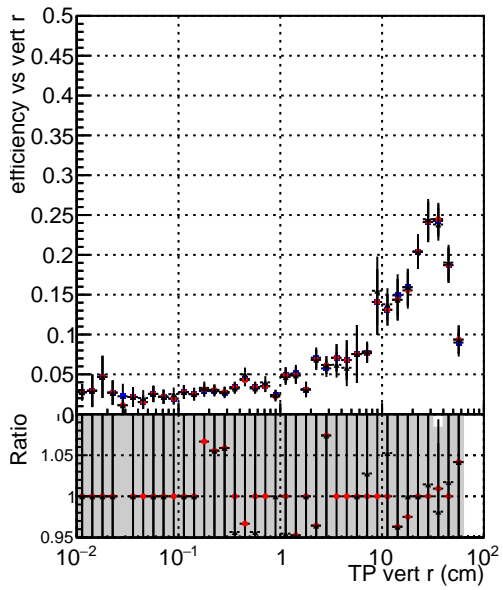

Efficiency vs vertpos

Efficiency vs vert z

Efficiency vs. sim PV z

- DQM_mkFit_TTbarPU50_extractedGeoms_rescaleError100
- DQM_mkFit_TTbarPU50_extractedGeoms_rescaleError100_pTCutOverlap0p0
- DQM_mkFit_TTbarPU50_extractedGeoms_rescaleError100_pTCutOverlap0p0_dynamicChi2CutOverlap