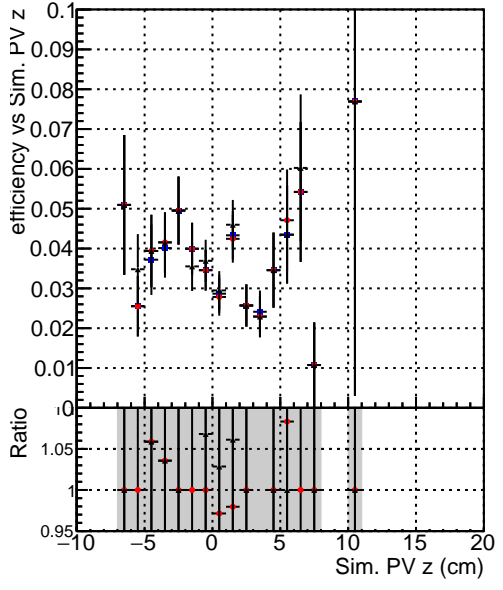

Efficiency vs vertpos

Efficiency vs vert z

Efficiency vs. sim PV z

- DQM_mkFit_TTbarPU50_extractedGeoms_rescaleError100
- DQM_mkFit_TTbarPU50_extractedGeoms_rescaleError100_pTCutOverlap0p0
- DQM_mkFit_TTbarPU50_extractedGeoms_rescaleError100_pTCutOverlap0p0_dynamicChi2CutOverlap