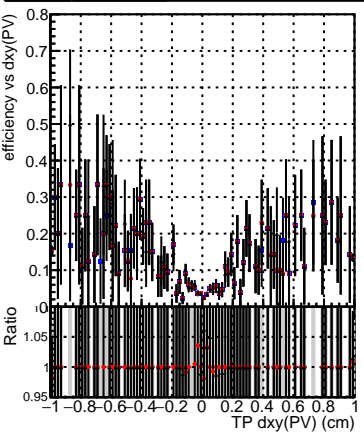

Efficiency vs Dxy(PV)

Legend for Efficiency vs Dxy(PV):

- DQM_mkFit_TTbarPU50_extractedGeoms_rescaleError100
- DQM_mkFit_TTbarPU50_extractedGeoms_rescaleError100_pTCutOverlap0p0
- DQM_mkFit_TTbarPU50_extractedGeoms_rescaleError100_pTCutOverlap0p0_dynamicChi2CutOverlap

Efficiency vs Dz(PV)

Efficiency vs Dz(PV)