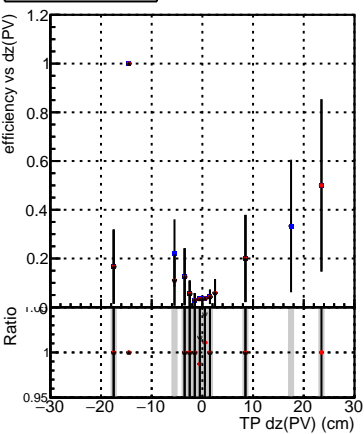

Efficiency vs Dxy(PV)

Legend for Efficiency vs Dxy(PV):

- DQM_mkFit_TTbarPU50_extractedGeoms_rescaleError100
- DQM_mkFit_TTbarPU50_extractedGeoms_rescaleError100_pTCutOverlap0p0
- DQM_mkFit_TTbarPU50_extractedGeoms_rescaleError100_pTCutOverlap0p0_dynamicChi2CutOverlap

Efficiency vs Dz(PV)

Efficiency vs Dz(PV)