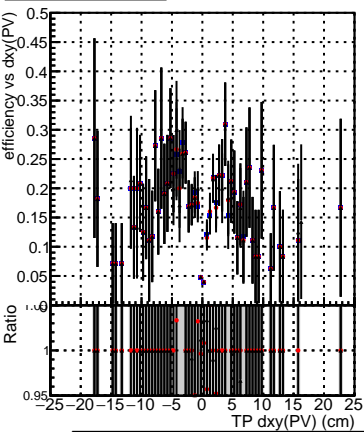

Efficiency vs Dxy(PV)

Legend for Efficiency vs Dxy(PV):

- DQM_mkFit_TTbarPU50_extractedGeoms_rescaleError100
- DQM_mkFit_TTbarPU50_extractedGeoms_rescaleError100_pTCutOverlap0p0
- DQM_mkFit_TTbarPU50_extractedGeoms_rescaleError100_pTCutOverlap0p0_dynamicChi2CutOverlap

Efficiency vs Dz(PV)

Efficiency vs Dz(PV)