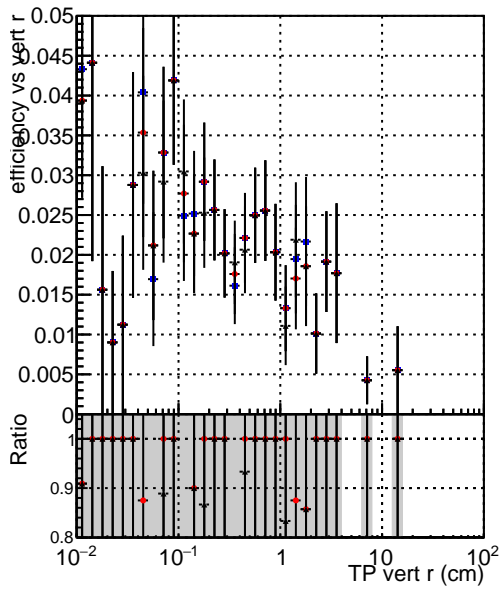

Efficiency vs vertpos

- DQM_mkFit_TTbarPU50_extractedGeoms_rescaleError100
- DQM_mkFit_TTbarPU50_extractedGeoms_rescaleError100_pTCutOverlap0p0
- DQM_mkFit_TTbarPU50_extractedGeoms_rescaleError100_pTCutOverlap0p0_dynamicChi2CutOverlap

Efficiency vs vert z

Efficiency vs. sim PV z