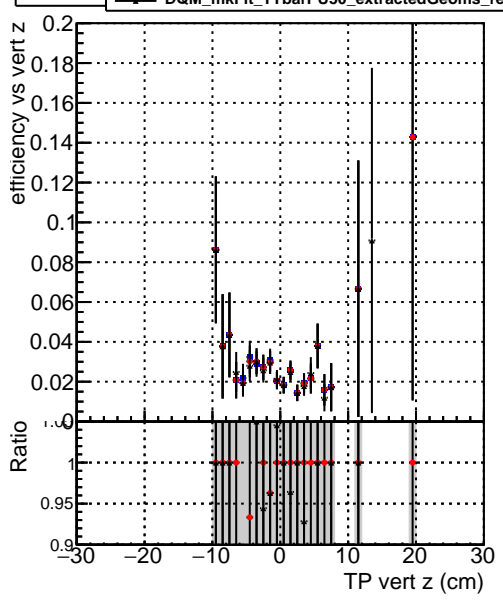

Efficiency vs vertpos

- DQM_mkFit_TTbarPU50_extractedGeoms_rescaleError100
- DQM_mkFit_TTbarPU50_extractedGeoms_rescaleError100_pTCutOverlap0p0
- DQM_mkFit_TTbarPU50_extractedGeoms_rescaleError100_pTCutOverlap0p0_dynamicChi2CutOverlap

Efficiency vs vert z

Efficiency vs. sim PV z