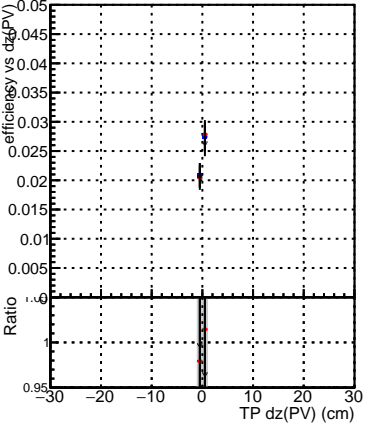

Efficiency vs Dxy(PV)

- DQM_mkFit_TTbarPU50_extractedGeoms_rescaleError100
- DQM_mkFit_TTbarPU50_extractedGeoms_rescaleError100_pTCutOverlap0p0
- DQM_mkFit_TTbarPU50_extractedGeoms_rescaleError100_pTCutOverlap0p0_dynamicChi2CutOverlap

Efficiency vs Dz(PV)

Efficiency vs Dz(PV)