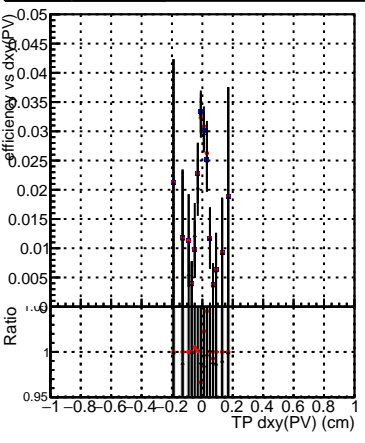

Efficiency vs Dxy(PV)

- DQM_mkFit_TTbarPU50_extractedGeoms_rescaleError100
- DQM_mkFit_TTbarPU50_extractedGeoms_rescaleError100_pTCutOverlap0p0
- DQM_mkFit_TTbarPU50_extractedGeoms_rescaleError100_pTCutOverlap0p0_dynamicChi2CutOverlap

Efficiency vs Dz(PV)

Efficiency vs Dz(PV)