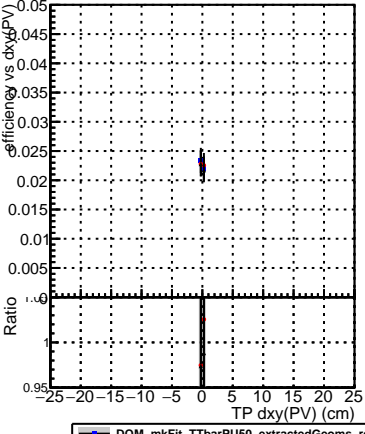

Efficiency vs Dxy(PV)

- DQM_mkFit_TTbarPU50_extractedGeoms_rescaleError100
- DQM_mkFit_TTbarPU50_extractedGeoms_rescaleError100_pTCutOverlap0p0
- DQM_mkFit_TTbarPU50_extractedGeoms_rescaleError100_pTCutOverlap0p0_dynamicChi2CutOverlap

Efficiency vs Dz(PV)

Efficiency vs Dz(PV)