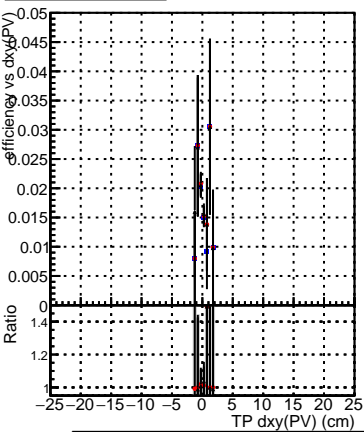

Efficiency vs Dxy(PV)

Efficiency vs Dxy(PV) - Legend

- DQM\_mkFit\_TTbarPU50\_extractedGeoms\_rescaleError100
- DQM\_mkFit\_TTbarPU50\_extractedGeoms\_rescaleError100\_pTCutOverlap0p0
- DQM\_mkFit\_TTbarPU50\_extractedGeoms\_rescaleError100\_pTCutOverlap0p0\_dynamicChi2CutOverlap

Efficiency vs Dz(PV)

Efficiency vs Dz(PV)