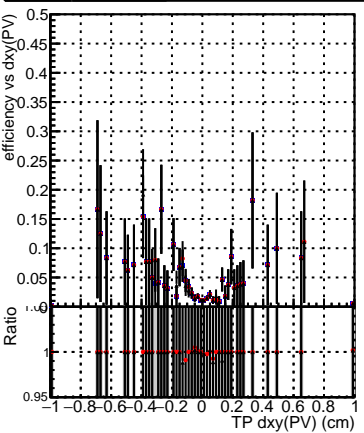

Efficiency vs Dxy(PV)

Efficiency vs Dxy(PV) - Legend

- DQM\_mkFit\_TTbarPU50\_extractedGeoms\_rescaleError100
- DQM\_mkFit\_TTbarPU50\_extractedGeoms\_rescaleError100\_pTCutOverlap0p0
- DQM\_mkFit\_TTbarPU50\_extractedGeoms\_rescaleError100\_pTCutOverlap0p0\_dynamicChi2CutOverlap

Efficiency vs Dz(PV)

Efficiency vs Dz(PV)