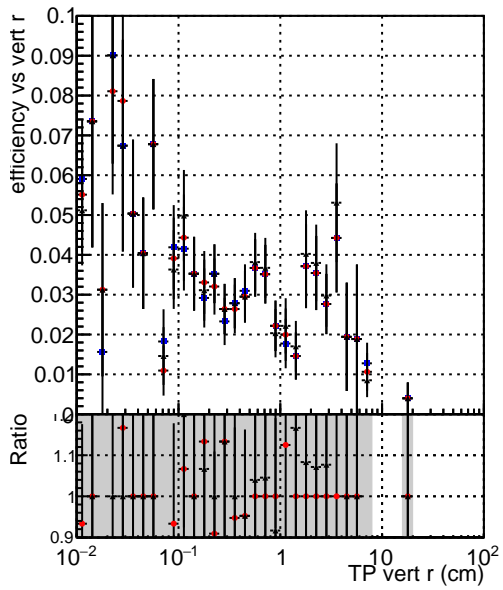

Efficiency vs vertpos

- DQM_mkFit_TTbarPU50_extractedGeoms_rescaleError100
- DQM_mkFit_TTbarPU50_extractedGeoms_rescaleError100_pTCutOverlap0p0
- DQM_mkFit_TTbarPU50_extractedGeoms_rescaleError100_pTCutOverlap0p0_dynamicChi2CutOverlap

Efficiency vs vert z

Efficiency vs. sim PV z