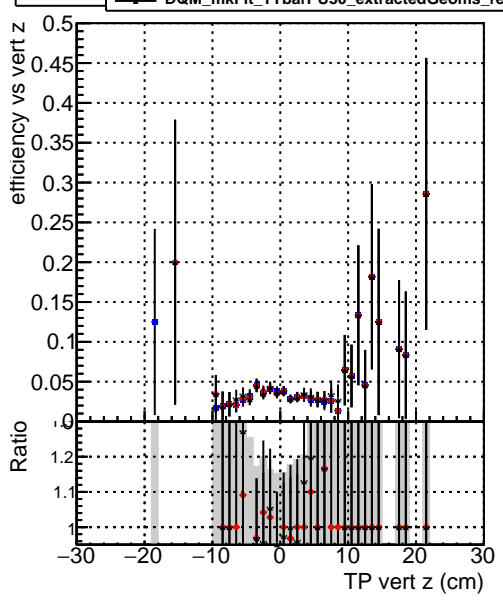

Efficiency vs vertpos

- DQM_mkFit_TTbarPU50_extractedGeoms_rescaleError100
- DQM_mkFit_TTbarPU50_extractedGeoms_rescaleError100_pTCutOverlap0p0
- DQM_mkFit_TTbarPU50_extractedGeoms_rescaleError100_pTCutOverlap0p0_dynamicChi2CutOverlap

Efficiency vs vert z

Efficiency vs. sim PV z