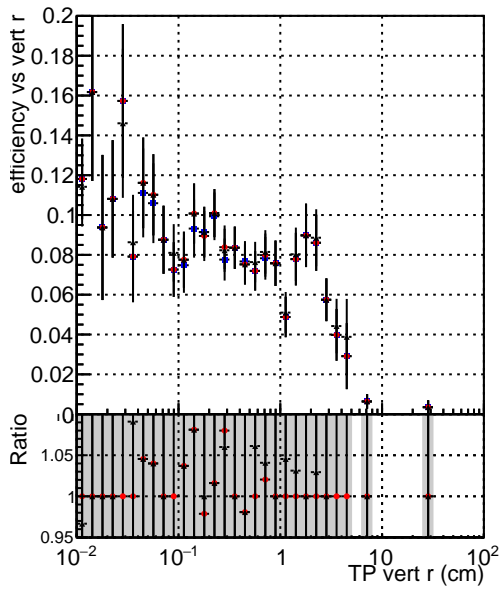

Efficiency vs vertpos

- DQM_mkFit_TTbarPU50_extractedGeoms_rescaleError100
- DQM_mkFit_TTbarPU50_extractedGeoms_rescaleError100_pTCutOverlap0p0
- DQM_mkFit_TTbarPU50_extractedGeoms_rescaleError100_pTCutOverlap0p0_dynamicChi2CutOverlap

Efficiency vs vert z

Efficiency vs. sim PV z