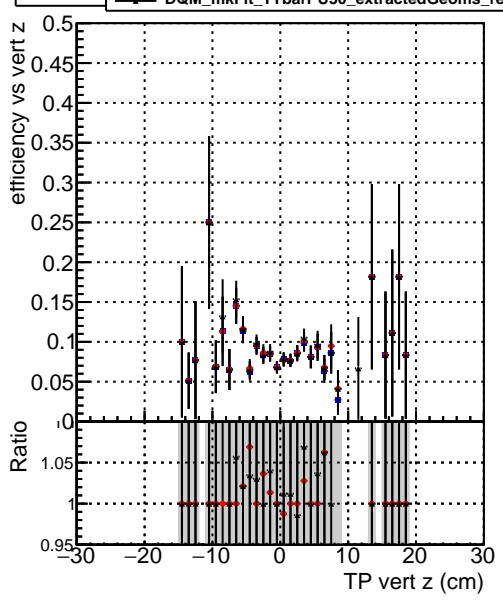

Efficiency vs vertpos

- DQM_mkFit_TTbarPU50_extractedGeoms_rescaleError100
- DQM_mkFit_TTbarPU50_extractedGeoms_rescaleError100_pTCutOverlap0p0
- DQM_mkFit_TTbarPU50_extractedGeoms_rescaleError100_pTCutOverlap0p0_dynamicChi2CutOverlap

Efficiency vs vert z

Efficiency vs. sim PV z