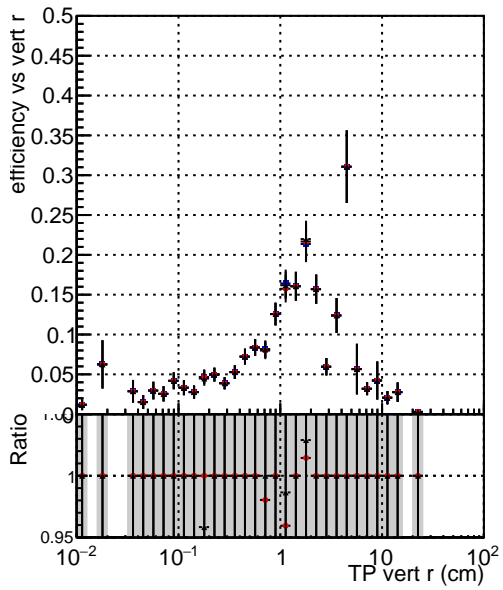

Efficiency vs vertpos

- DQM_mkFit_TTbarPU50_extractedGeoms_rescaleError100
- DQM_mkFit_TTbarPU50_extractedGeoms_rescaleError100_pTCutOverlap0p0
- DQM_mkFit_TTbarPU50_extractedGeoms_rescaleError100_pTCutOverlap0p0_dynamicChi2CutOverlap

Efficiency vs vert z

Efficiency vs. sim PV z