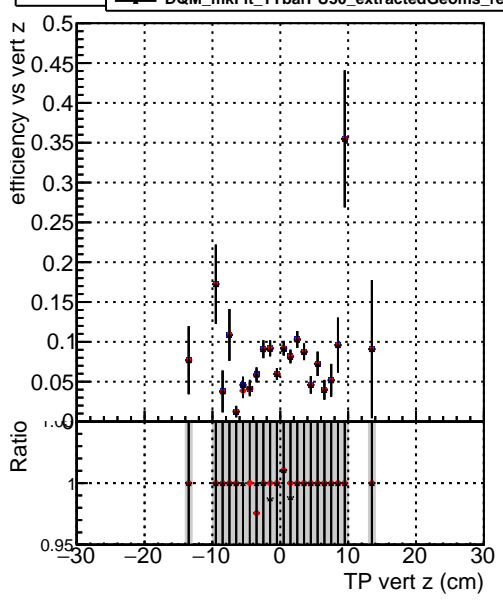

Efficiency vs vertpos

- DQM_mkFit_TTbarPU50_extractedGeoms_rescaleError100
- DQM_mkFit_TTbarPU50_extractedGeoms_rescaleError100_pTCutOverlap0p0
- DQM_mkFit_TTbarPU50_extractedGeoms_rescaleError100_pTCutOverlap0p0_dynamicChi2CutOverlap

Efficiency vs vert z

Efficiency vs. sim PV z