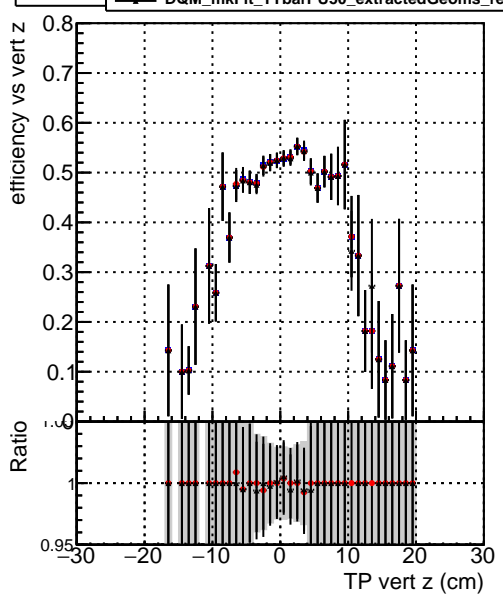

Efficiency vs vertpos

- DQM\_mkFit\_TTbarPU50\_extractedGeoms\_rescaleError100
- DQM\_mkFit\_TTbarPU50\_extractedGeoms\_rescaleError100\_pTCutOverlap0p0
- DQM\_mkFit\_TTbarPU50\_extractedGeoms\_rescaleError100\_pTCutOverlap0p0\_dynamicChi2CutOverlap

Efficiency vs vert z

Efficiency vs. sim PV z