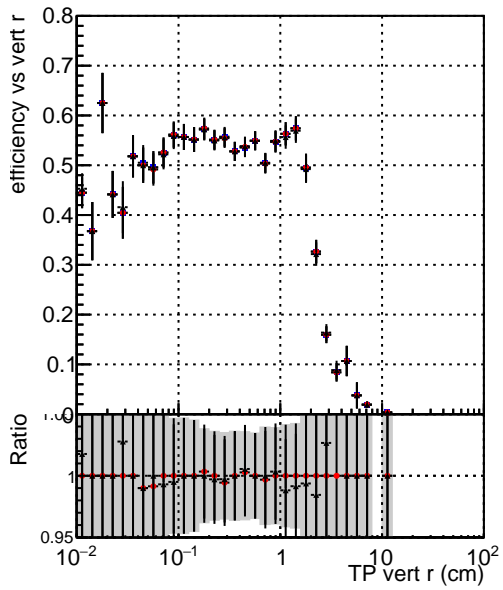

Efficiency vs vertpos

- DQM\_mkFit\_TTbarPU50\_extractedGeoms\_rescaleError100
- DQM\_mkFit\_TTbarPU50\_extractedGeoms\_rescaleError100\_pTCutOverlap0p0
- DQM\_mkFit\_TTbarPU50\_extractedGeoms\_rescaleError100\_pTCutOverlap0p0\_dynamicChi2CutOverlap

Efficiency vs vert z

Efficiency vs. sim PV z