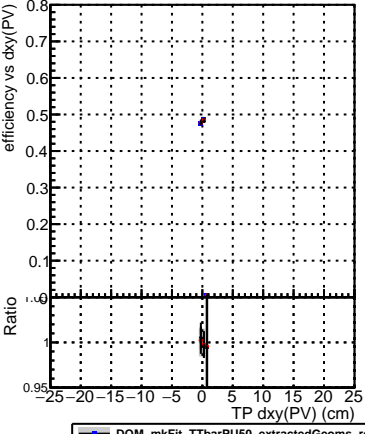

Efficiency vs Dxy(PV) plot legend

- DQM_mkFit_TTbarPU50_extractedGeoms_rescaleError100
- DQM_mkFit_TTbarPU50_extractedGeoms_rescaleError100_pTCutOverlap0p0
- DQM_mkFit_TTbarPU50_extractedGeoms_rescaleError100_pTCutOverlap0p0_dynamicChi2CutOverlap

Efficiency vs Dxy(PV)