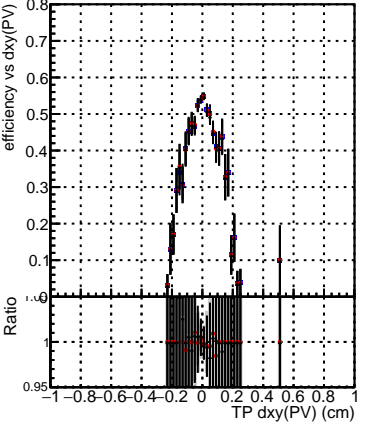

Efficiency vs Dz(PV)

Efficiency vs Dxy(PV) plot legend

- DQM_mkFit_TTbarPU50_extractedGeoms_rescaleError100
- DQM_mkFit_TTbarPU50_extractedGeoms_rescaleError100_pTCutOverlap0p0
- DQM_mkFit_TTbarPU50_extractedGeoms_rescaleError100_pTCutOverlap0p0_dynamicChi2CutOverlap