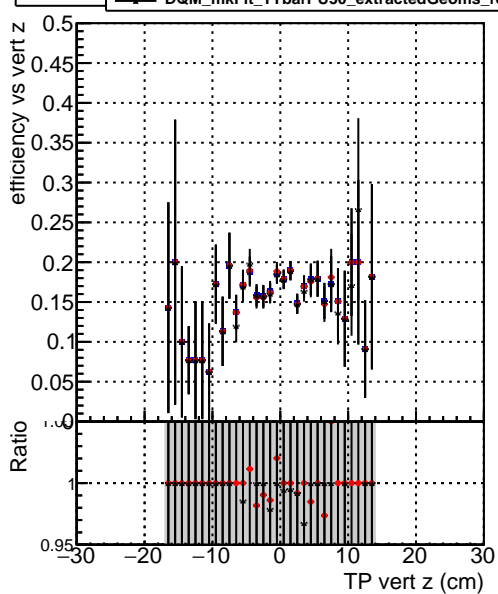

Efficiency vs vertpos**Efficiency****Efficiency vs. sim PV z**

- DQM_mkFit_TTbarPU50_extractedGeoms_rescaleError100
- DQM_mkFit_TTbarPU50_extractedGeoms_rescaleError100_pTCutOverlap0p0
- DQM_mkFit_TTbarPU50_extractedGeoms_rescaleError100_pTCutOverlap0p0_dynamicChi2CutOverlap