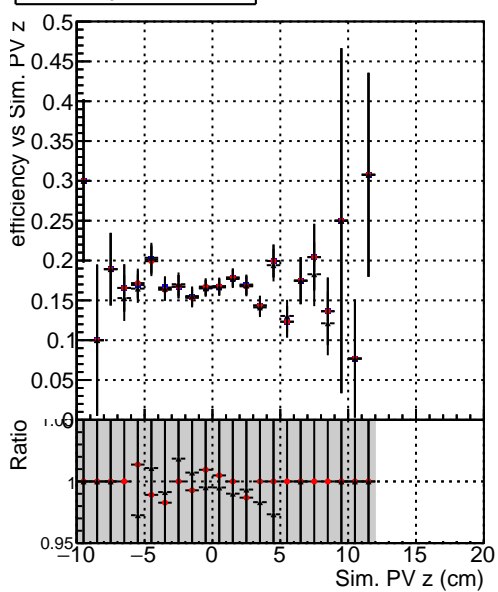

Efficiency vs vertpos**Efficiency****Efficiency vs. sim PV z**

- DQM_mkFit_TTbarPU50_extractedGeoms_rescaleError100
- DQM_mkFit_TTbarPU50_extractedGeoms_rescaleError100_pTCutOverlap0p0
- DQM_mkFit_TTbarPU50_extractedGeoms_rescaleError100_pTCutOverlap0p0_dynamicChi2CutOverlap