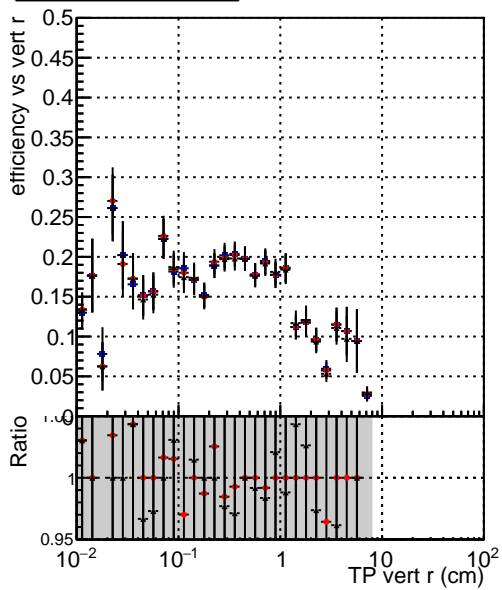

Efficiency vs vertpos**Efficiency****Efficiency vs. sim PV z**

- DQM_mkFit_TTbarPU50_extractedGeoms_rescaleError100
- DQM_mkFit_TTbarPU50_extractedGeoms_rescaleError100_pTCutOverlap0p0
- DQM_mkFit_TTbarPU50_extractedGeoms_rescaleError100_pTCutOverlap0p0_dynamicChi2CutOverlap