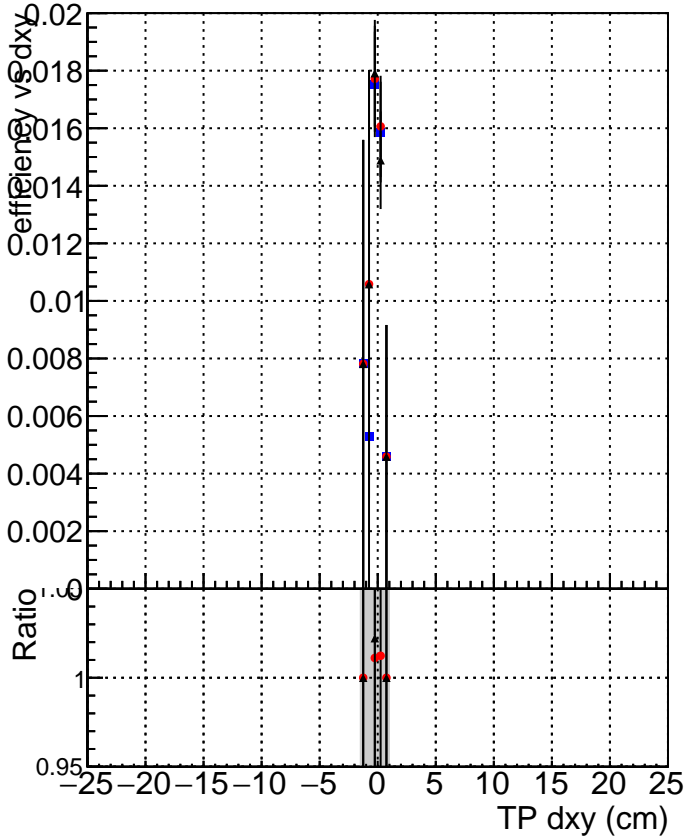

Efficiency vs Dxy

Efficiency vs Dz

- DQM_mkFit_TTbarPU50_extractedGeoms_rescaleError100
- DQM_mkFit_TTbarPU50_extractedGeoms_rescaleError100_pTCutOverlap0p0
- ▲ DQM_mkFit_TTbarPU50_extractedGeoms_rescaleError100_pTCutOverlap0p0_dynamicChi2CutOverlap