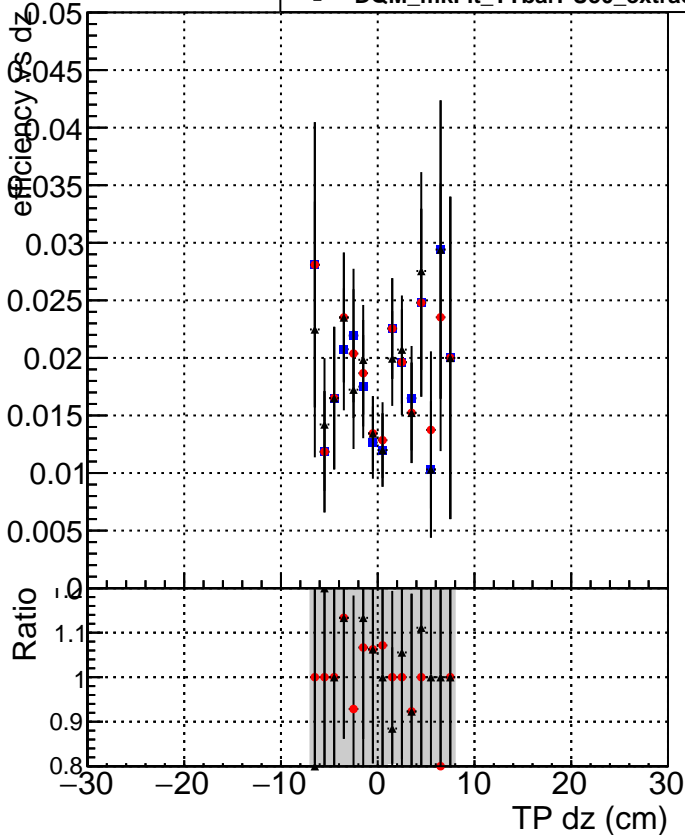

Efficiency vs Dxy

Efficiency vs Dz

- DQM_mkFit_TTbarPU50_extractedGeoms_rescaleError100
- DQM_mkFit_TTbarPU50_extractedGeoms_rescaleError100_pTCutOverlap0p0
- ▲ DQM_mkFit_TTbarPU50_extractedGeoms_rescaleError100_pTCutOverlap0p0_dynamicChi2CutOverlap